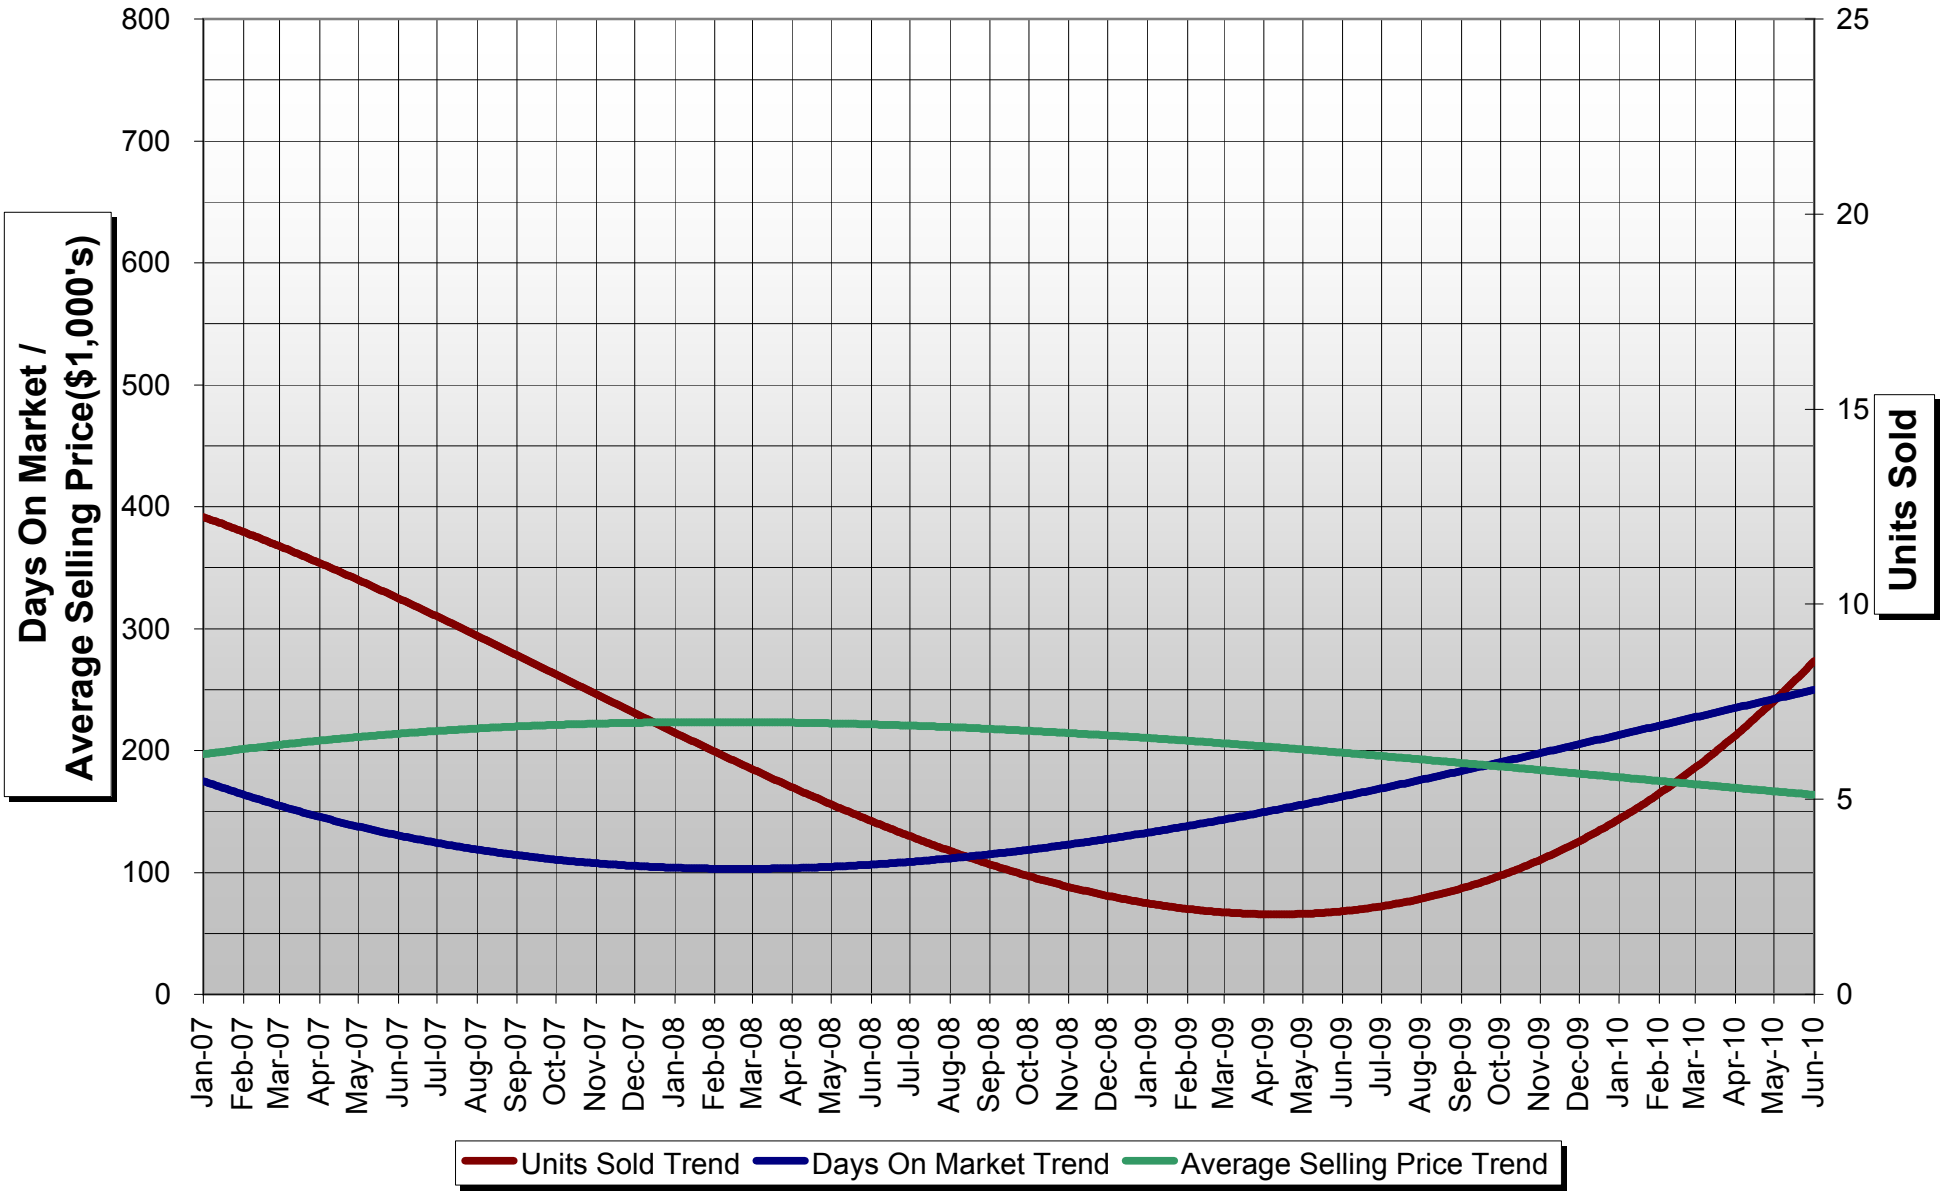

Land

(Invermere, Invermere Rural, Radium Hot Springs, Canal Flats)

Information derived from MLS® data is deemed correct but not guaranteed.