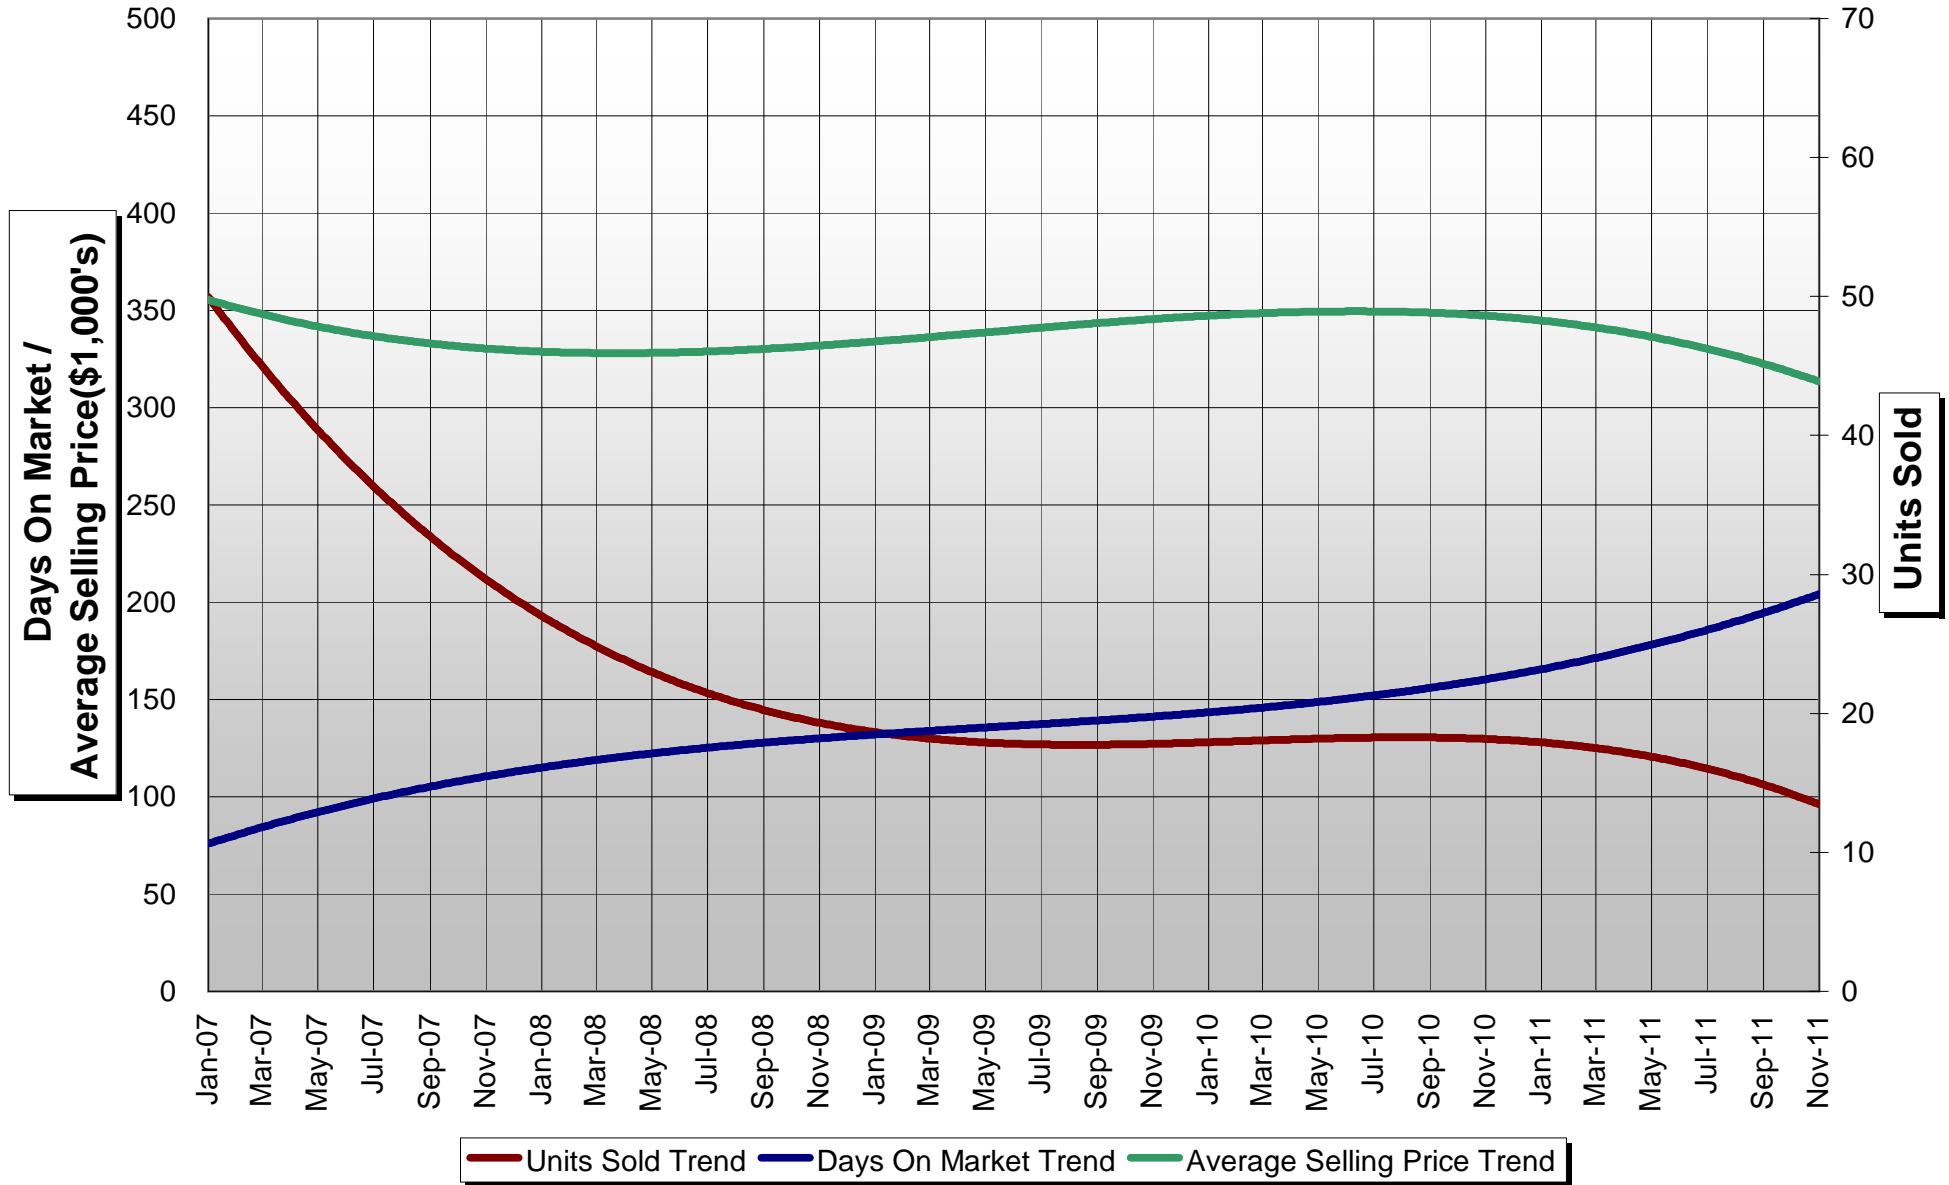

All Areas / All Property Types

(Invermere, Invermere Rural, Radium Hot Springs, Canal Flats)