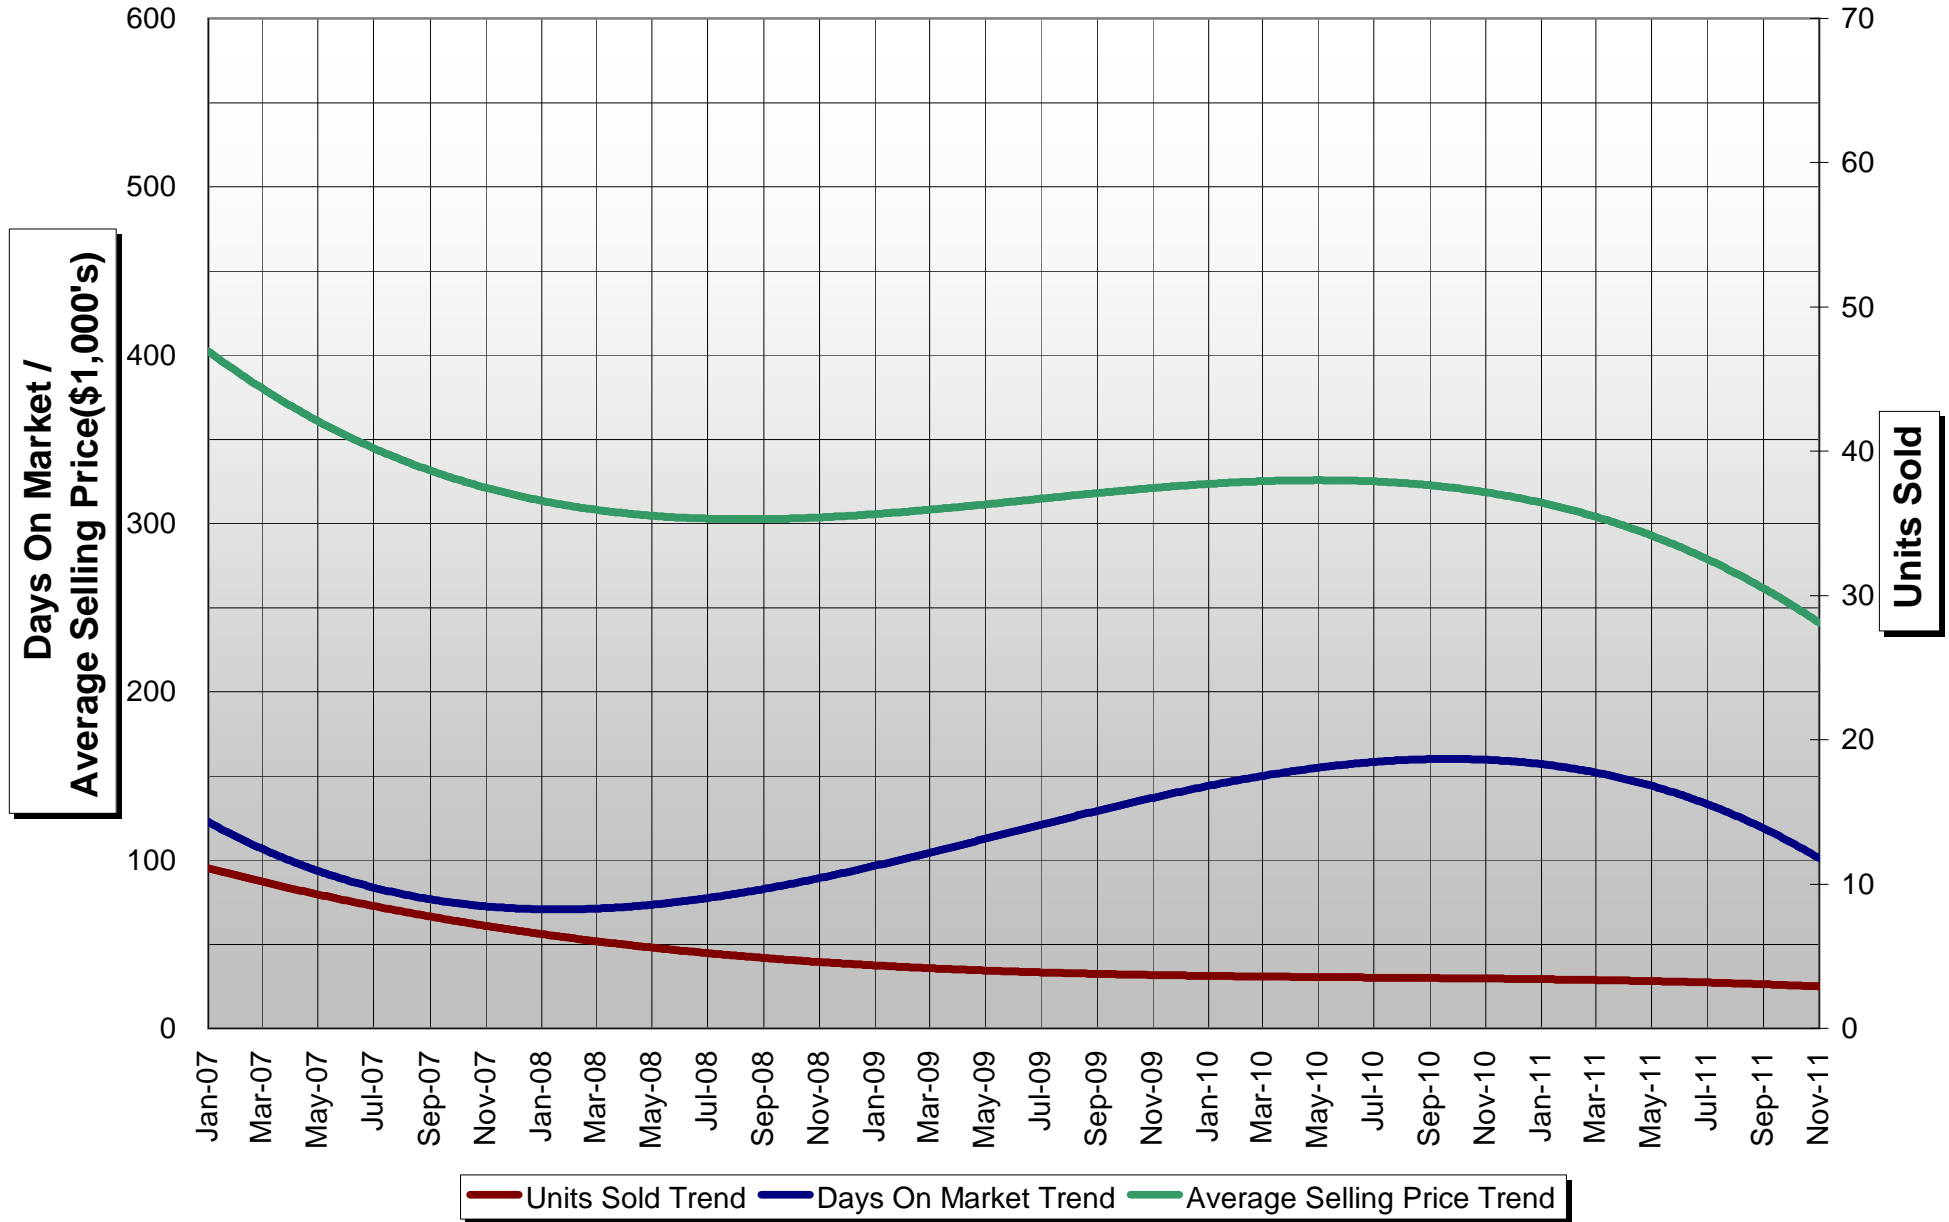

Land

(Invermere, Invermere Rural, Radium Hot Springs, Canal Flats)

Invermere

Invermere Rural

(Columbia Lake communities, Fairmont Hot Springs, Lake Windermere communities, Wilmer, Panorama, Black Forest, Juniper Heights, Dry Gulch, Edgewater, Spur Valley)