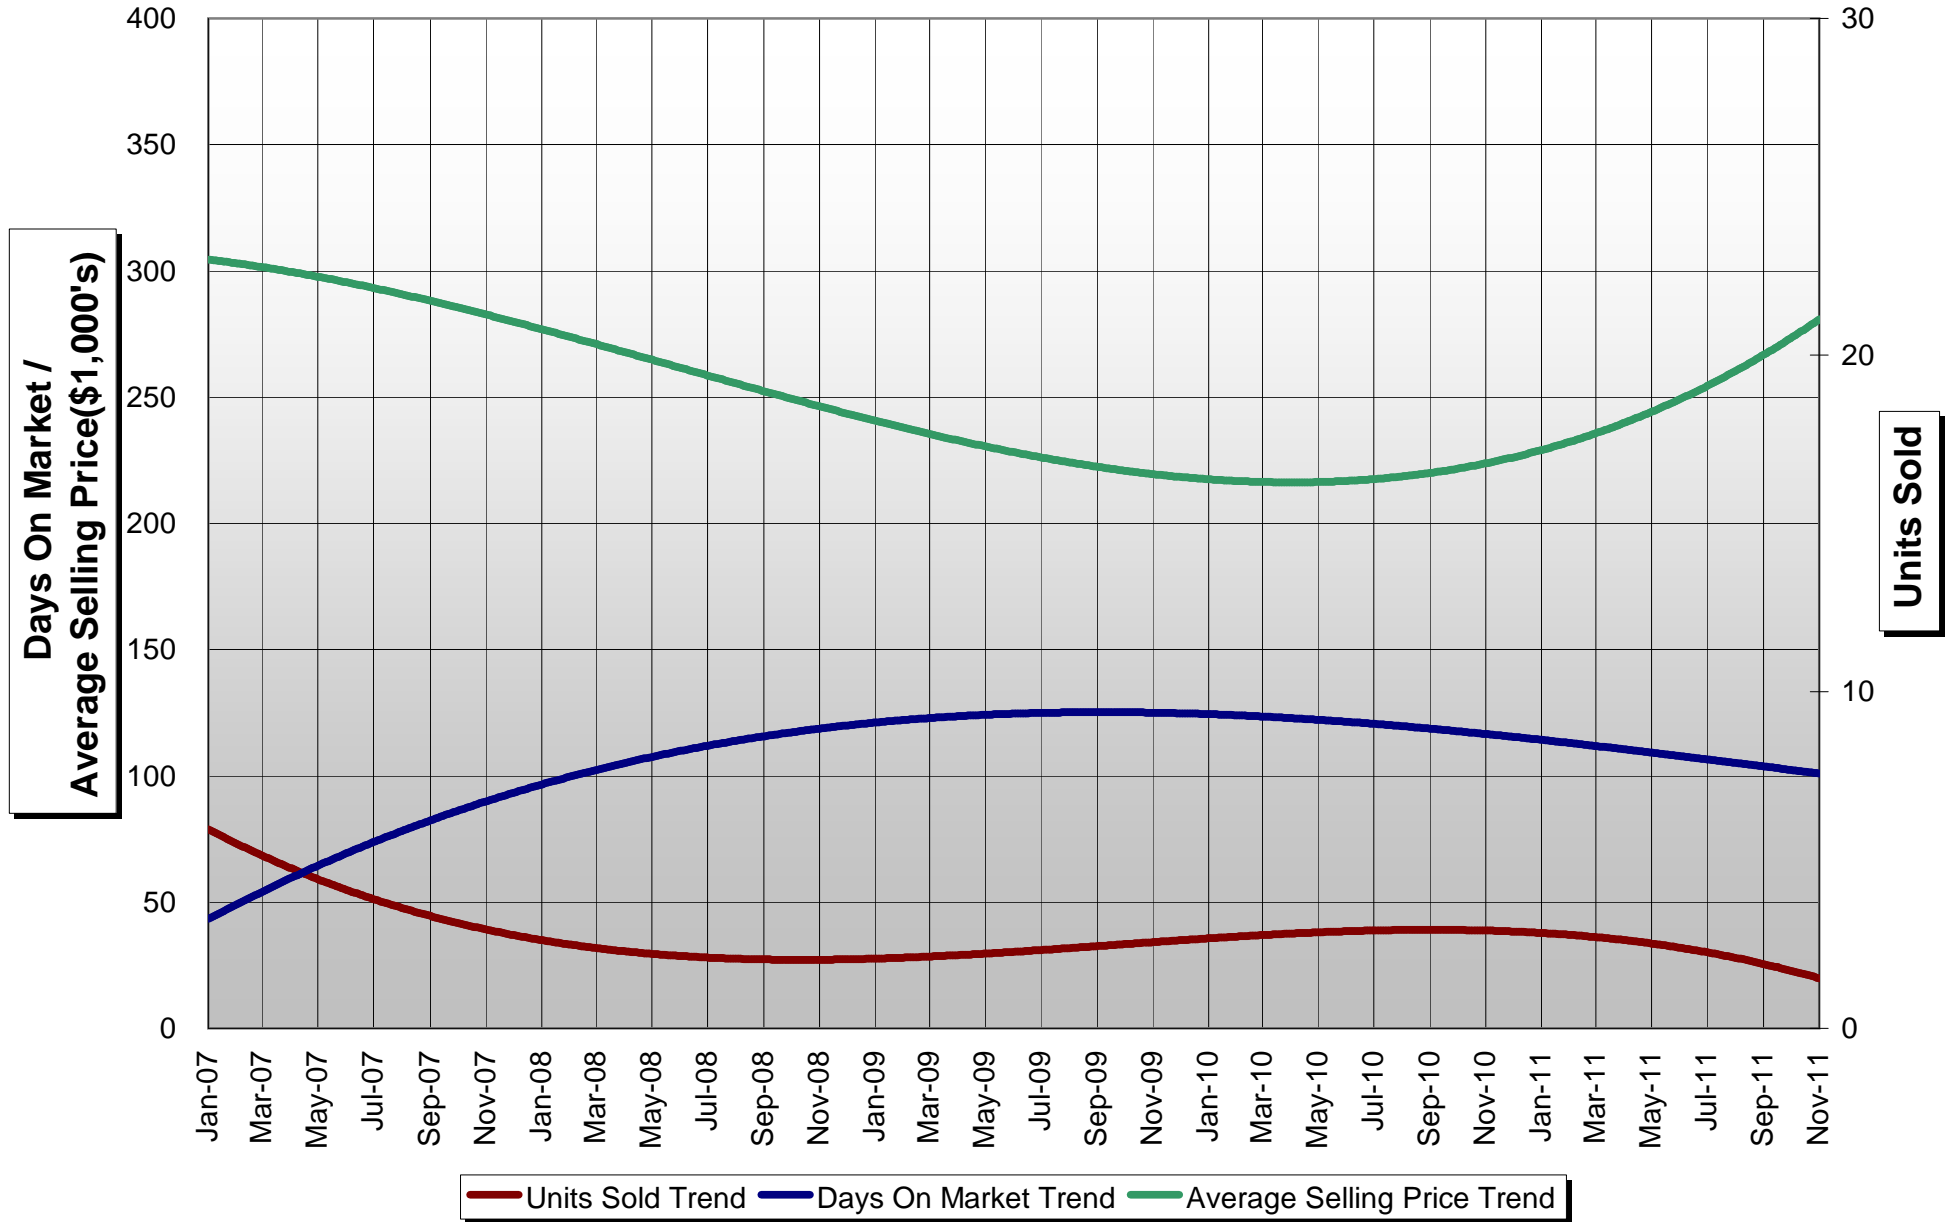

Land

(Invermere, Invermere Rural, Radium Hot Springs, Canal Flats)

Invermere

Invermere Rural

(Columbia Lake communities, Fairmont Hot Springs, Lake Windermere communities, Wilmer, Panorama, Black Forest, Juniper Heights, Dry Gulch, Edgewater, Spur Valley)

Radium Hot Springs

Canal Flats