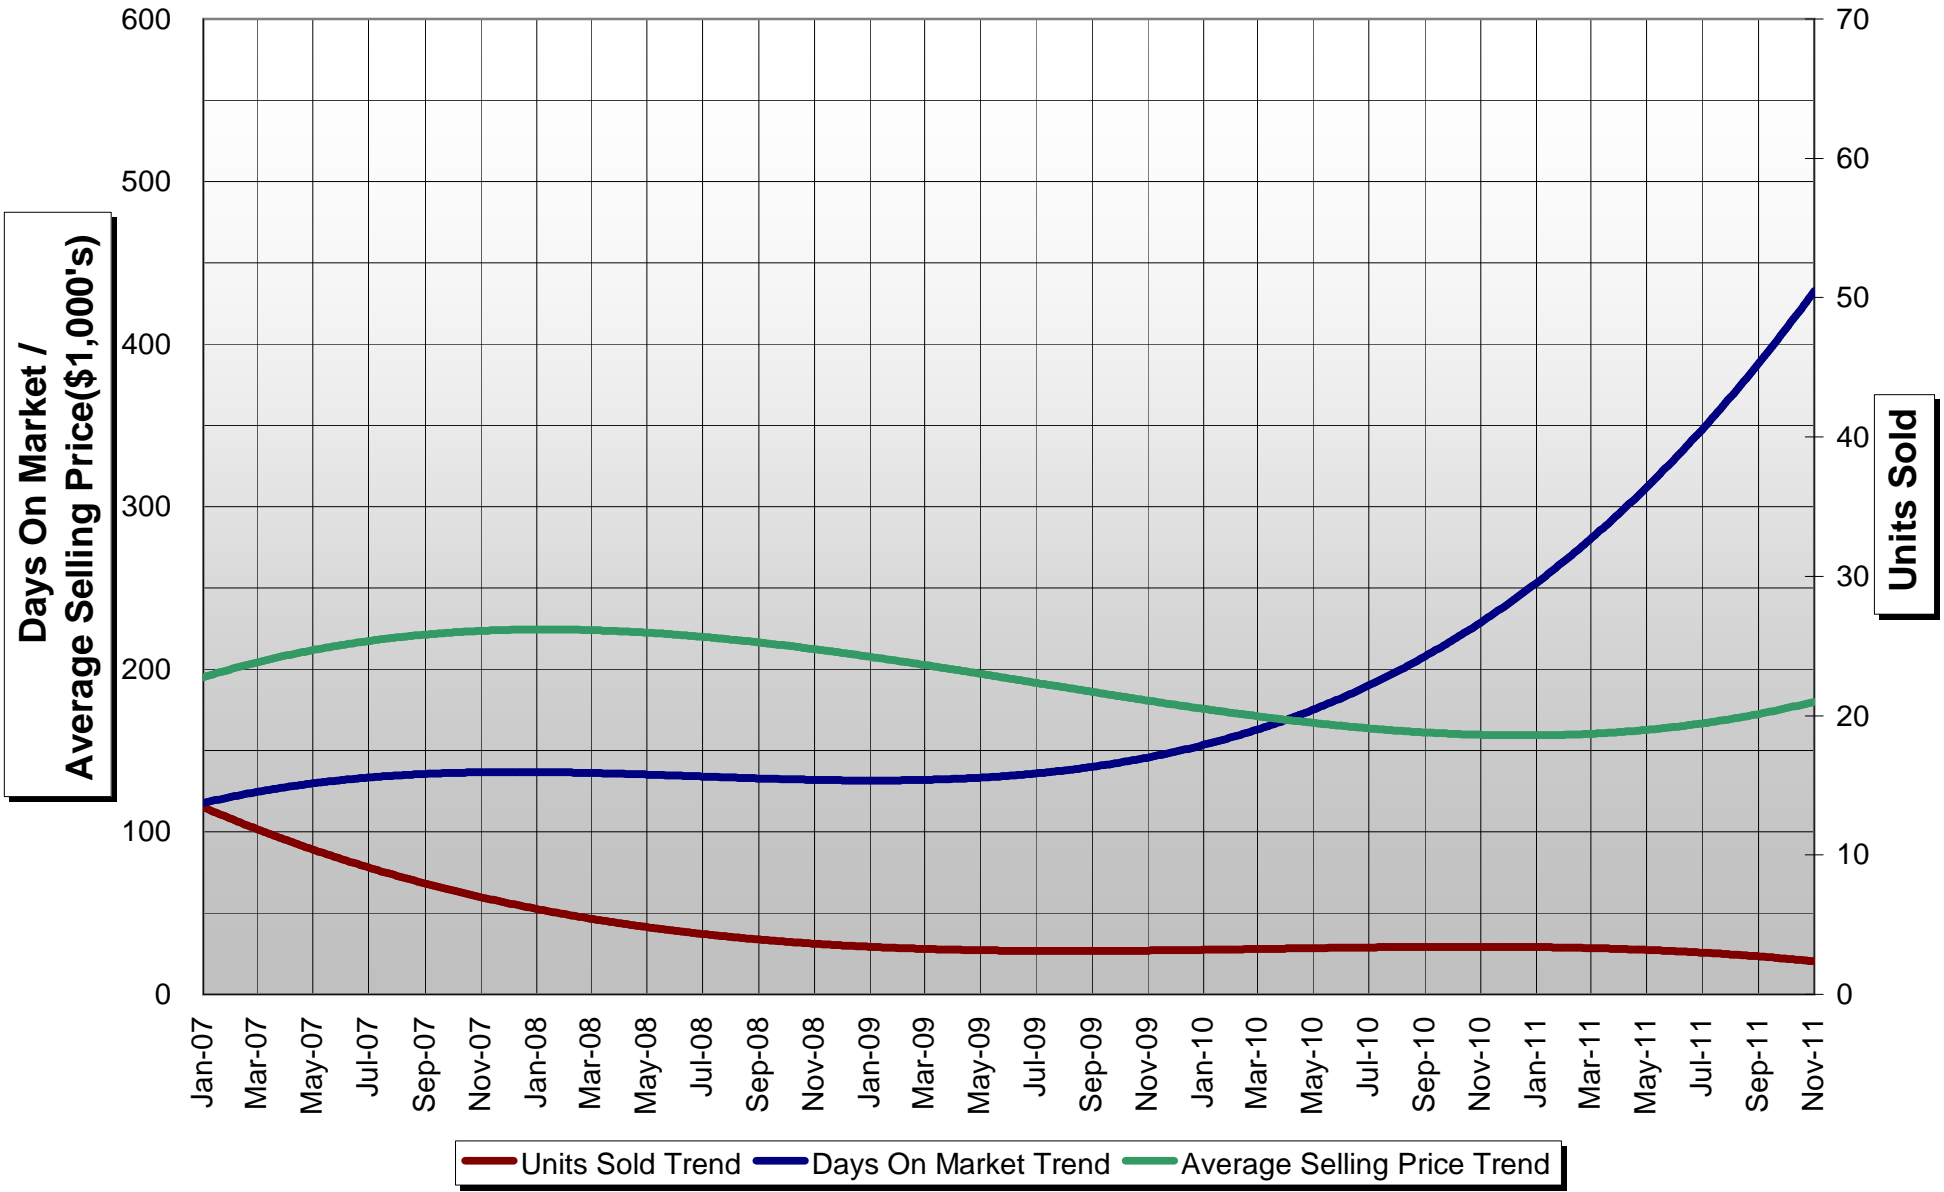

Land

(Invermere, Invermere Rural, Radium Hot Springs, Canal Flats)

Invermere

Invermere Rural

(Columbia Lake communities, Fairmont Hot Springs, Lake Windermere communities, Wilmer, Panorama, Black Forest, Juniper Heights, Dry Gulch, Edgewater, Spur Valley)