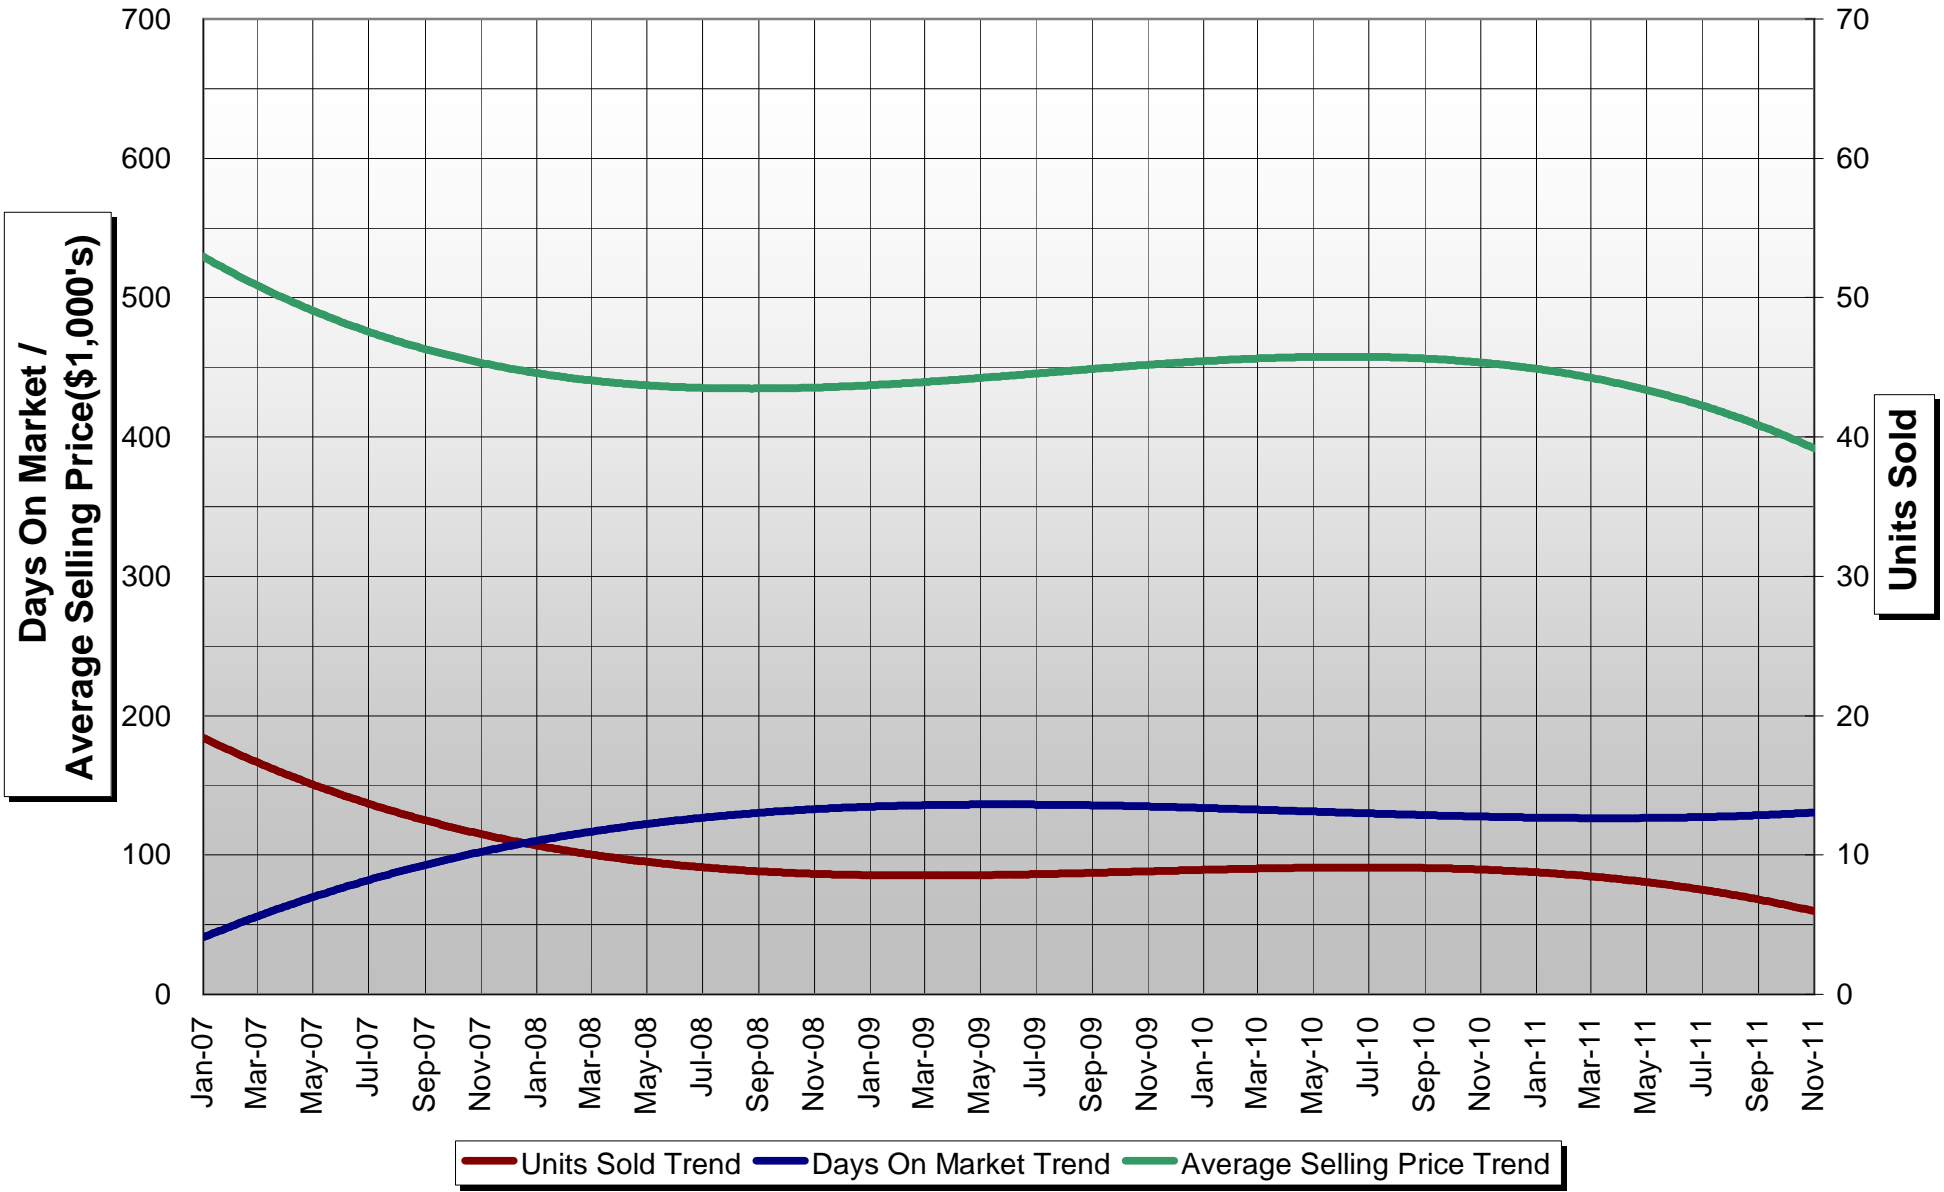

Land

(Invermere, Invermere Rural, Radium Hot Springs, Canal Flats)

Invermere

Invermere Rural

(Columbia Lake communities, Fairmont Hot Springs, Lake Windermere communities, Wilmer, Panorama, Black Forest, Juniper Heights, Dry Gulch, Edgewater, Spur Valley)