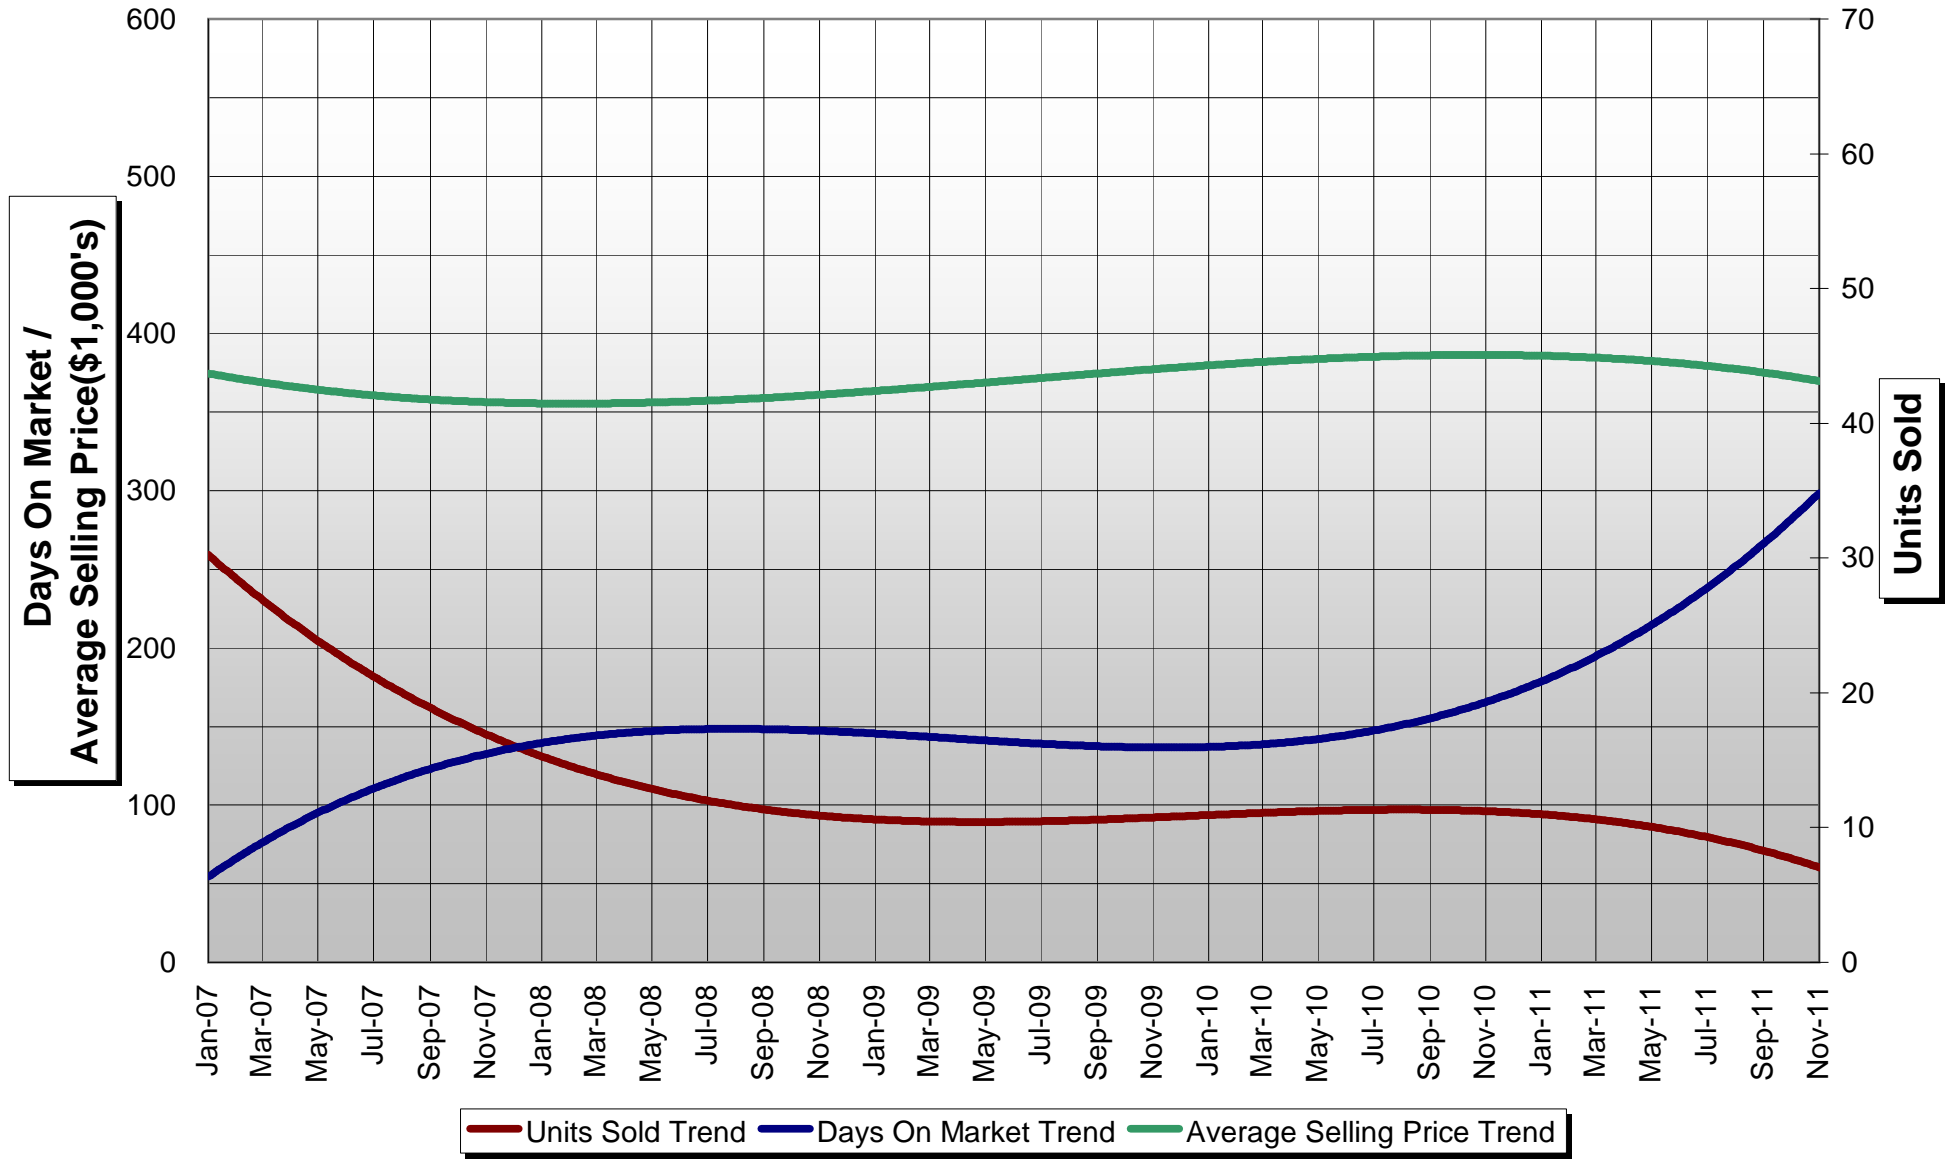

Land

(Invermere, Invermere Rural, Radium Hot Springs, Canal Flats)

Invermere

Invermere Rural

(Columbia Lake communities, Fairmont Hot Springs, Lake Windermere communities, Wilmer, Panorama, Black Forest, Juniper Heights, Dry Gulch, Edgewater, Spur Valley)

Radium Hot Springs

Canal Flats