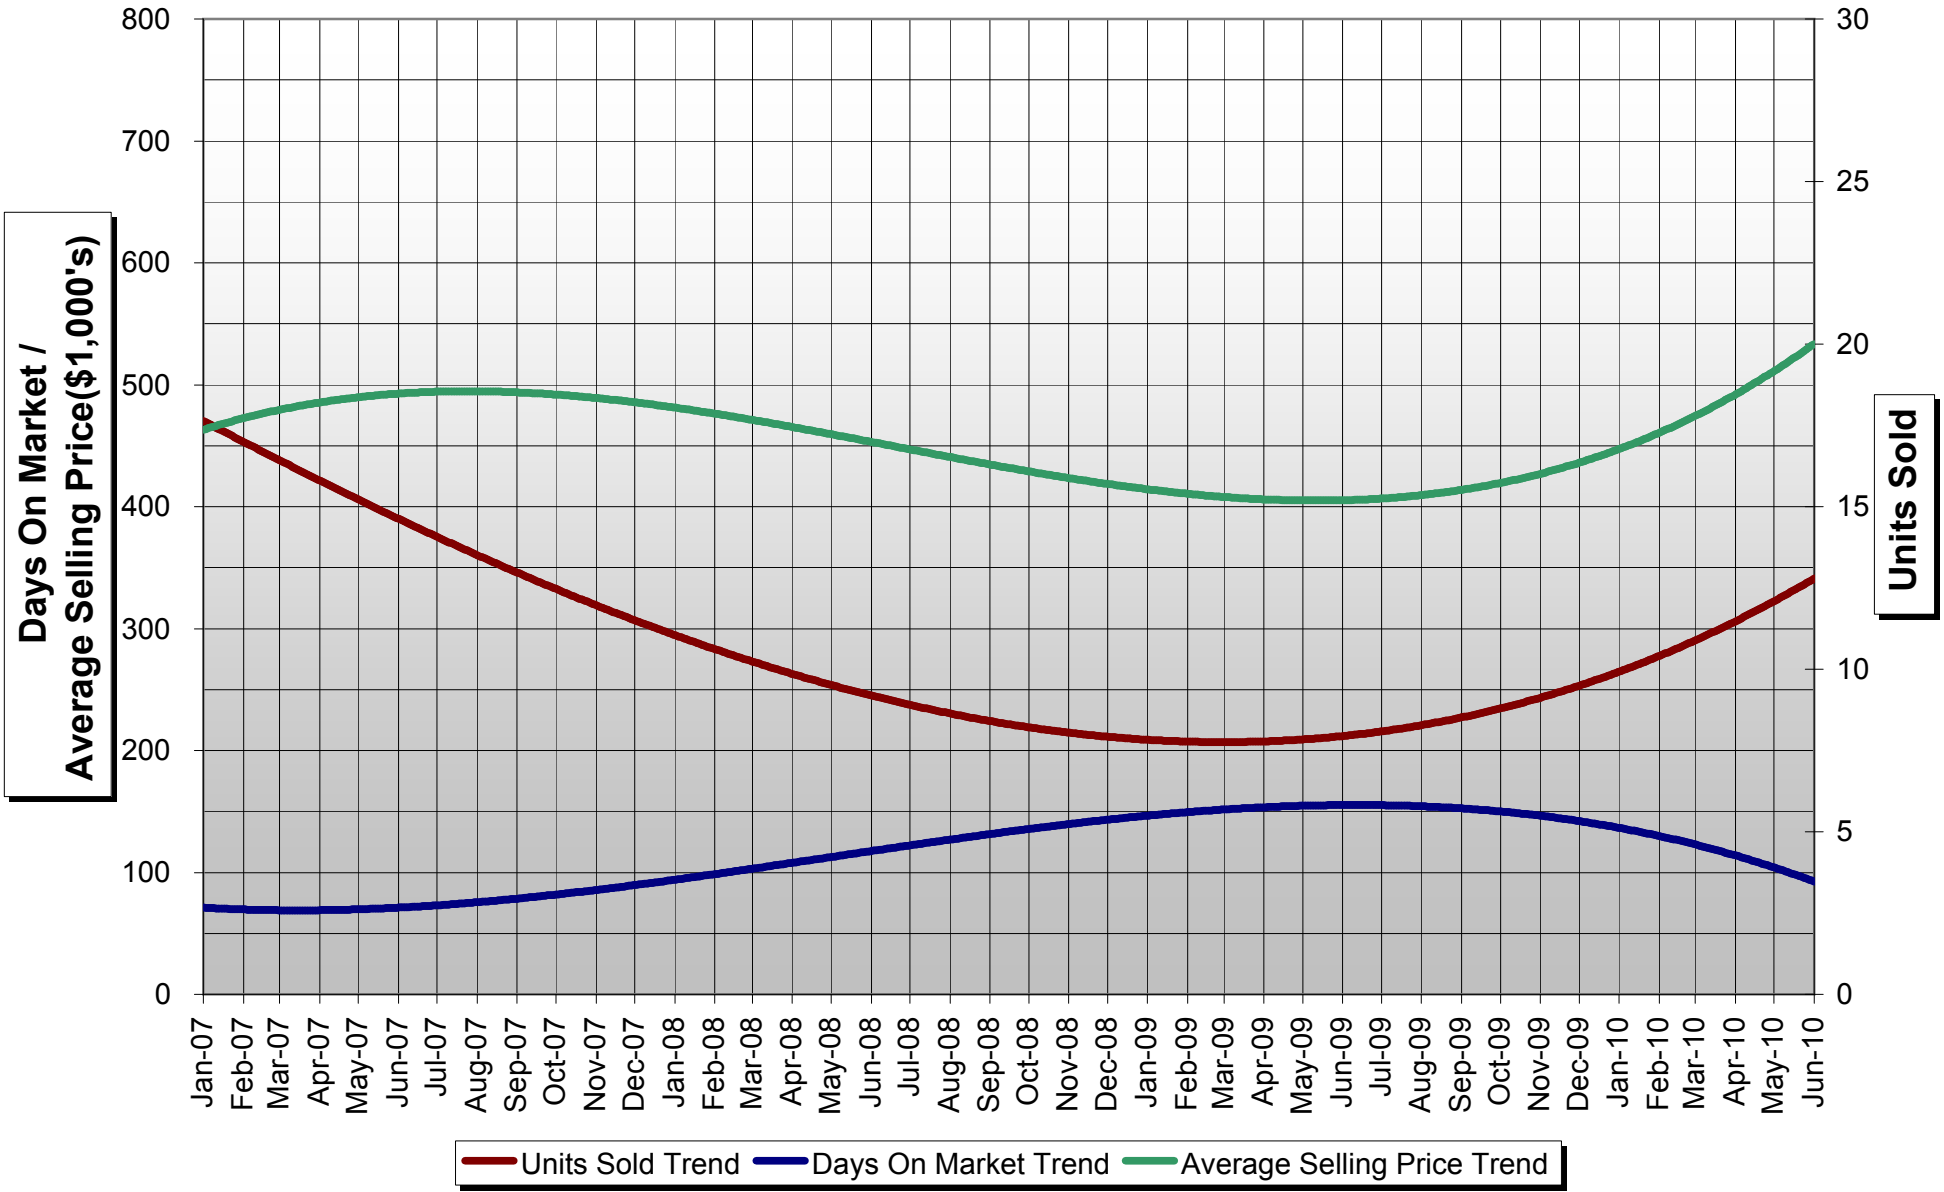

Residential Detached

(Invermere, Invermere Rural, Radium Hot Springs, Canal Flats)

Information derived from MLS® data is deemed correct but not guaranteed.