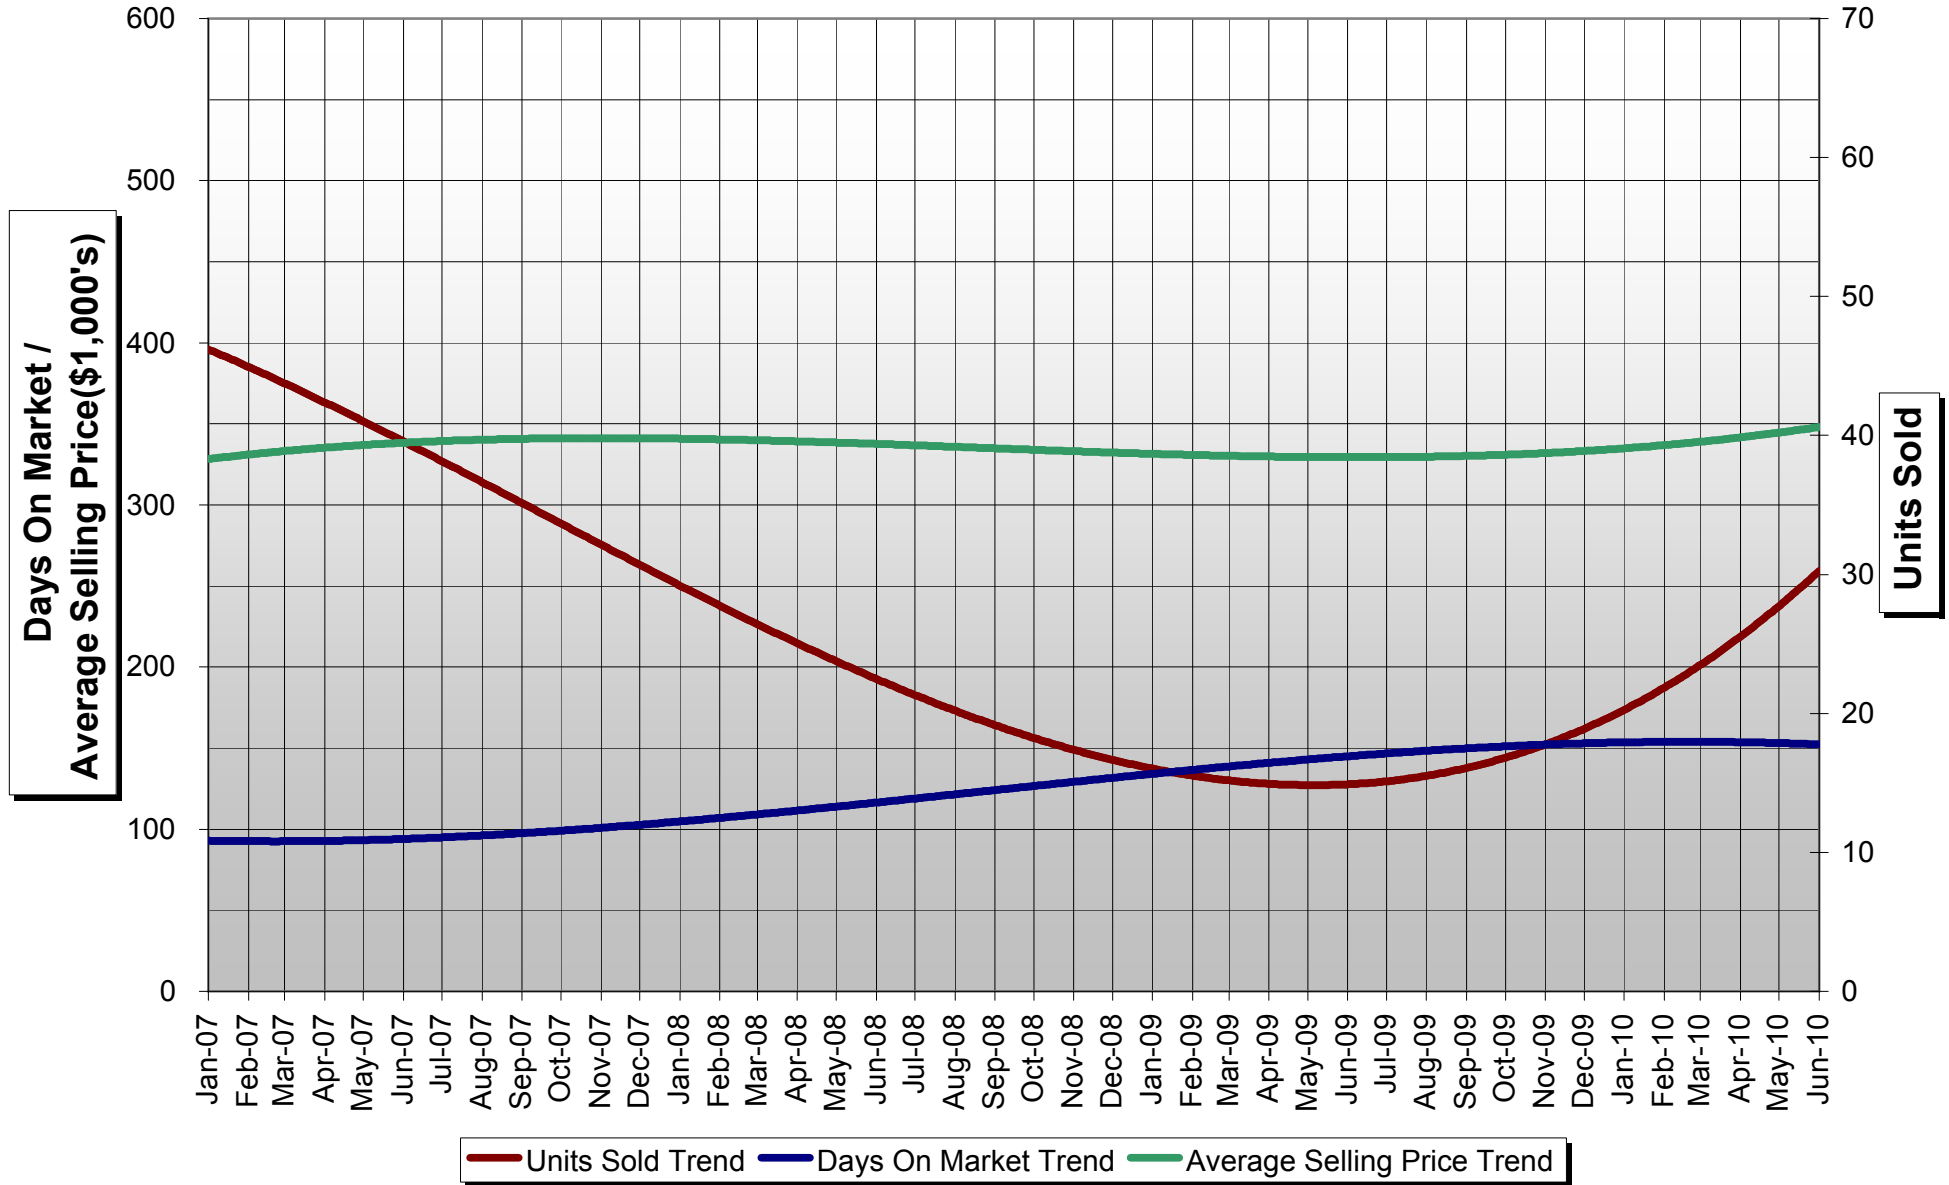

# Residential Attached

(Invermere, Invermere Rural, Radium Hot Springs, Canal Flats)

Information derived from MLS® data is deemed correct but not guaranteed.