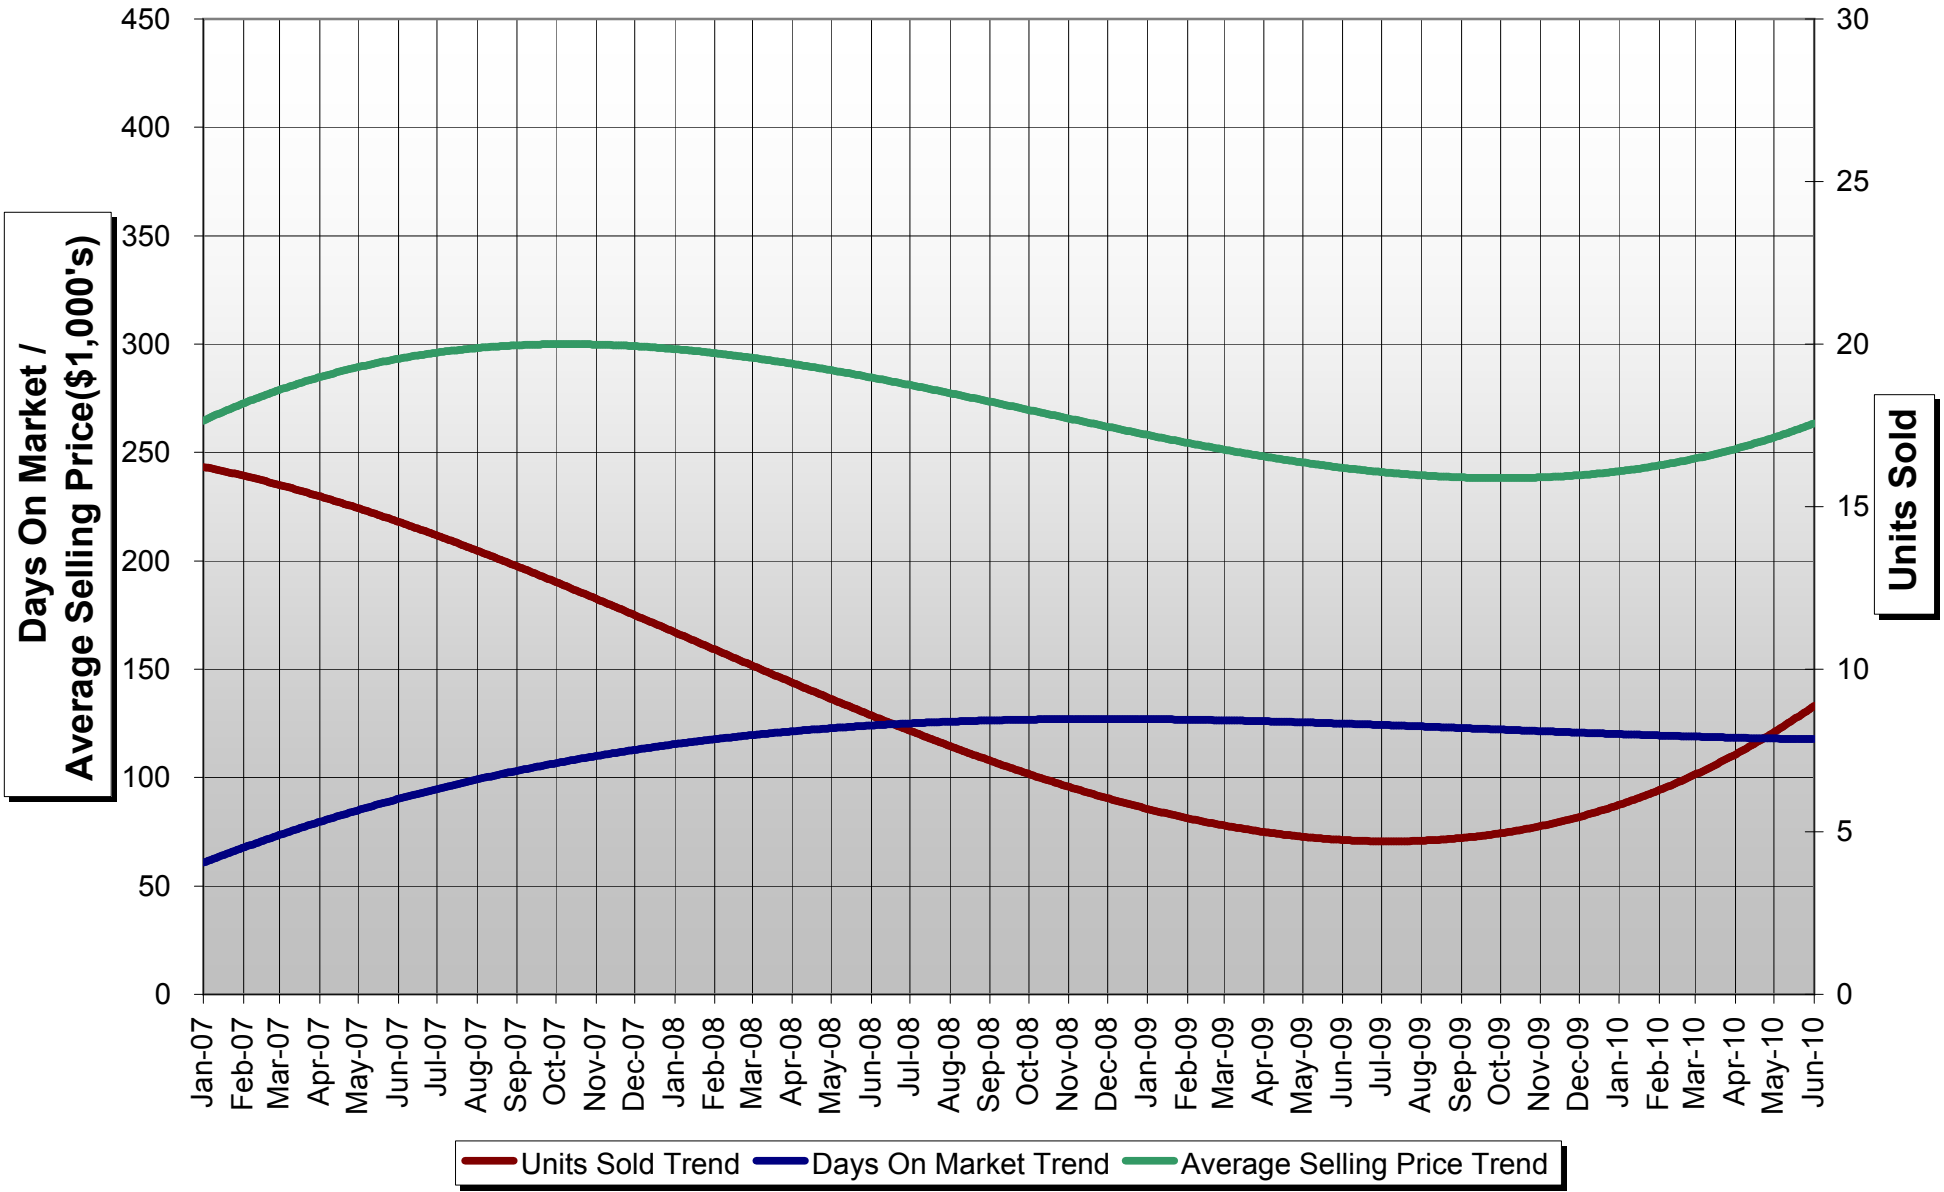

# Residential Attached

(Invermere, Invermere Rural, Radium Hot Springs, Canal Flats)

Information derived from MLS® data is deemed correct but not guaranteed.