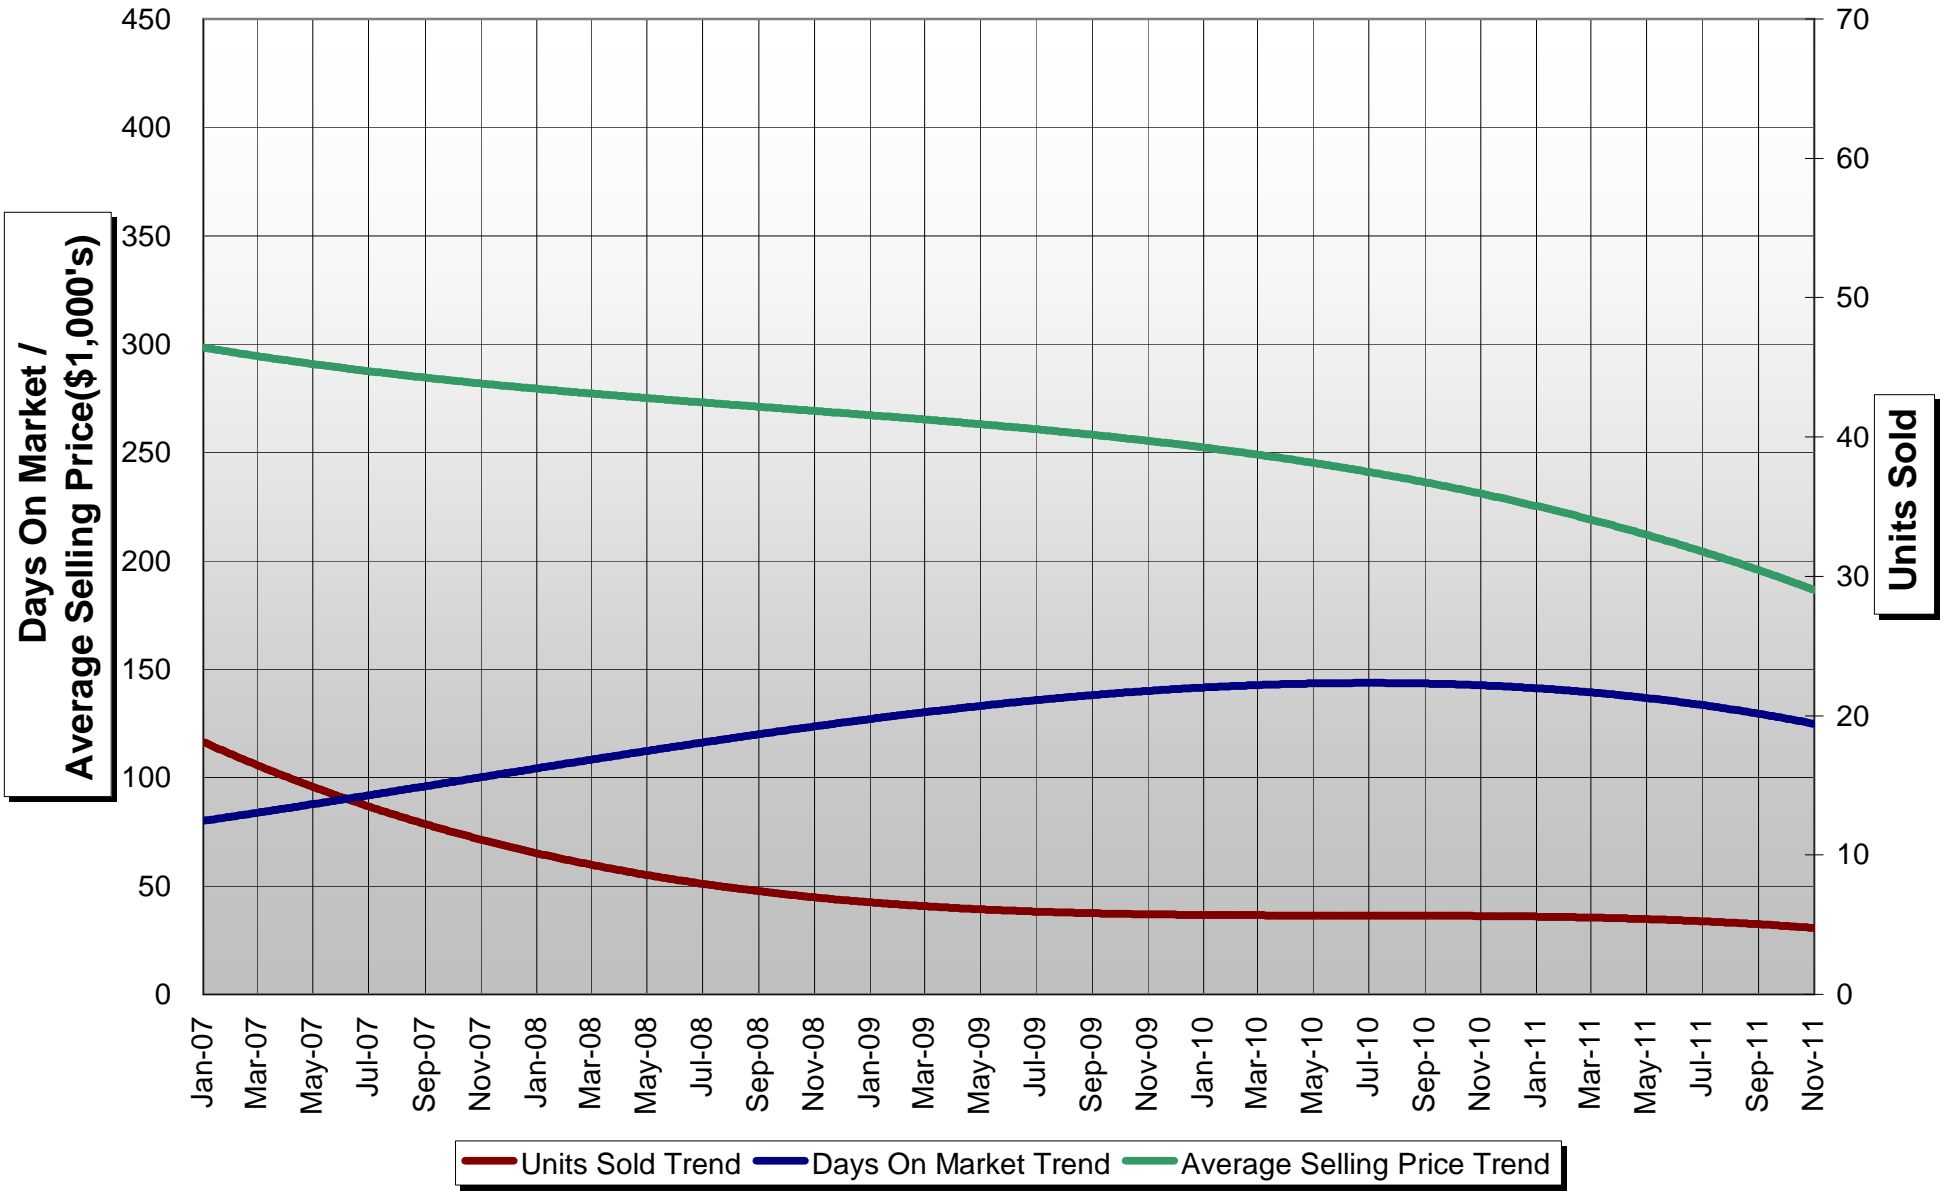

Residential Attached

(Invermere, Invermere Rural, Radium Hot Springs, Canal Flats)