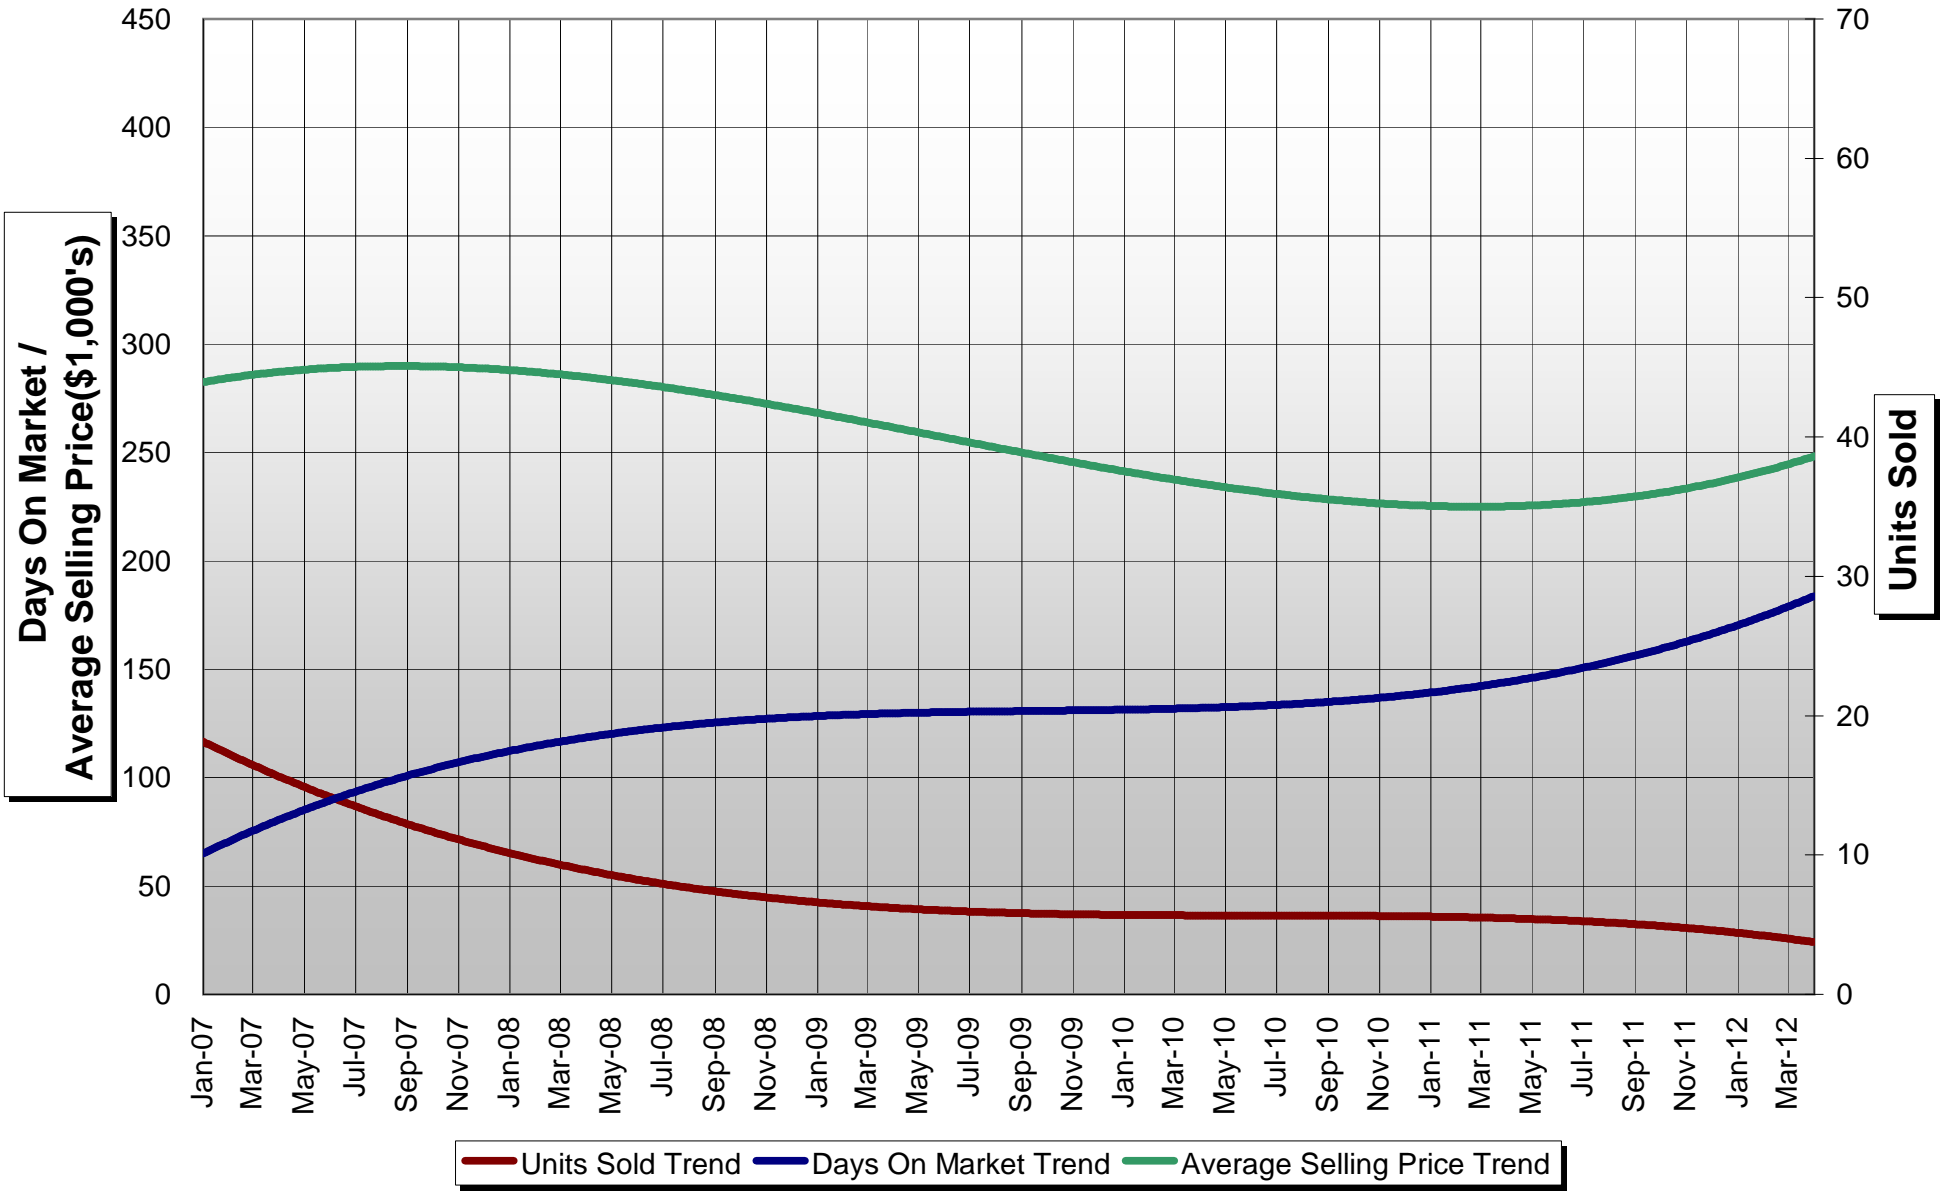

Residential Attached

(Invermere, Invermere Rural, Radium Hot Springs, Canal Flats)