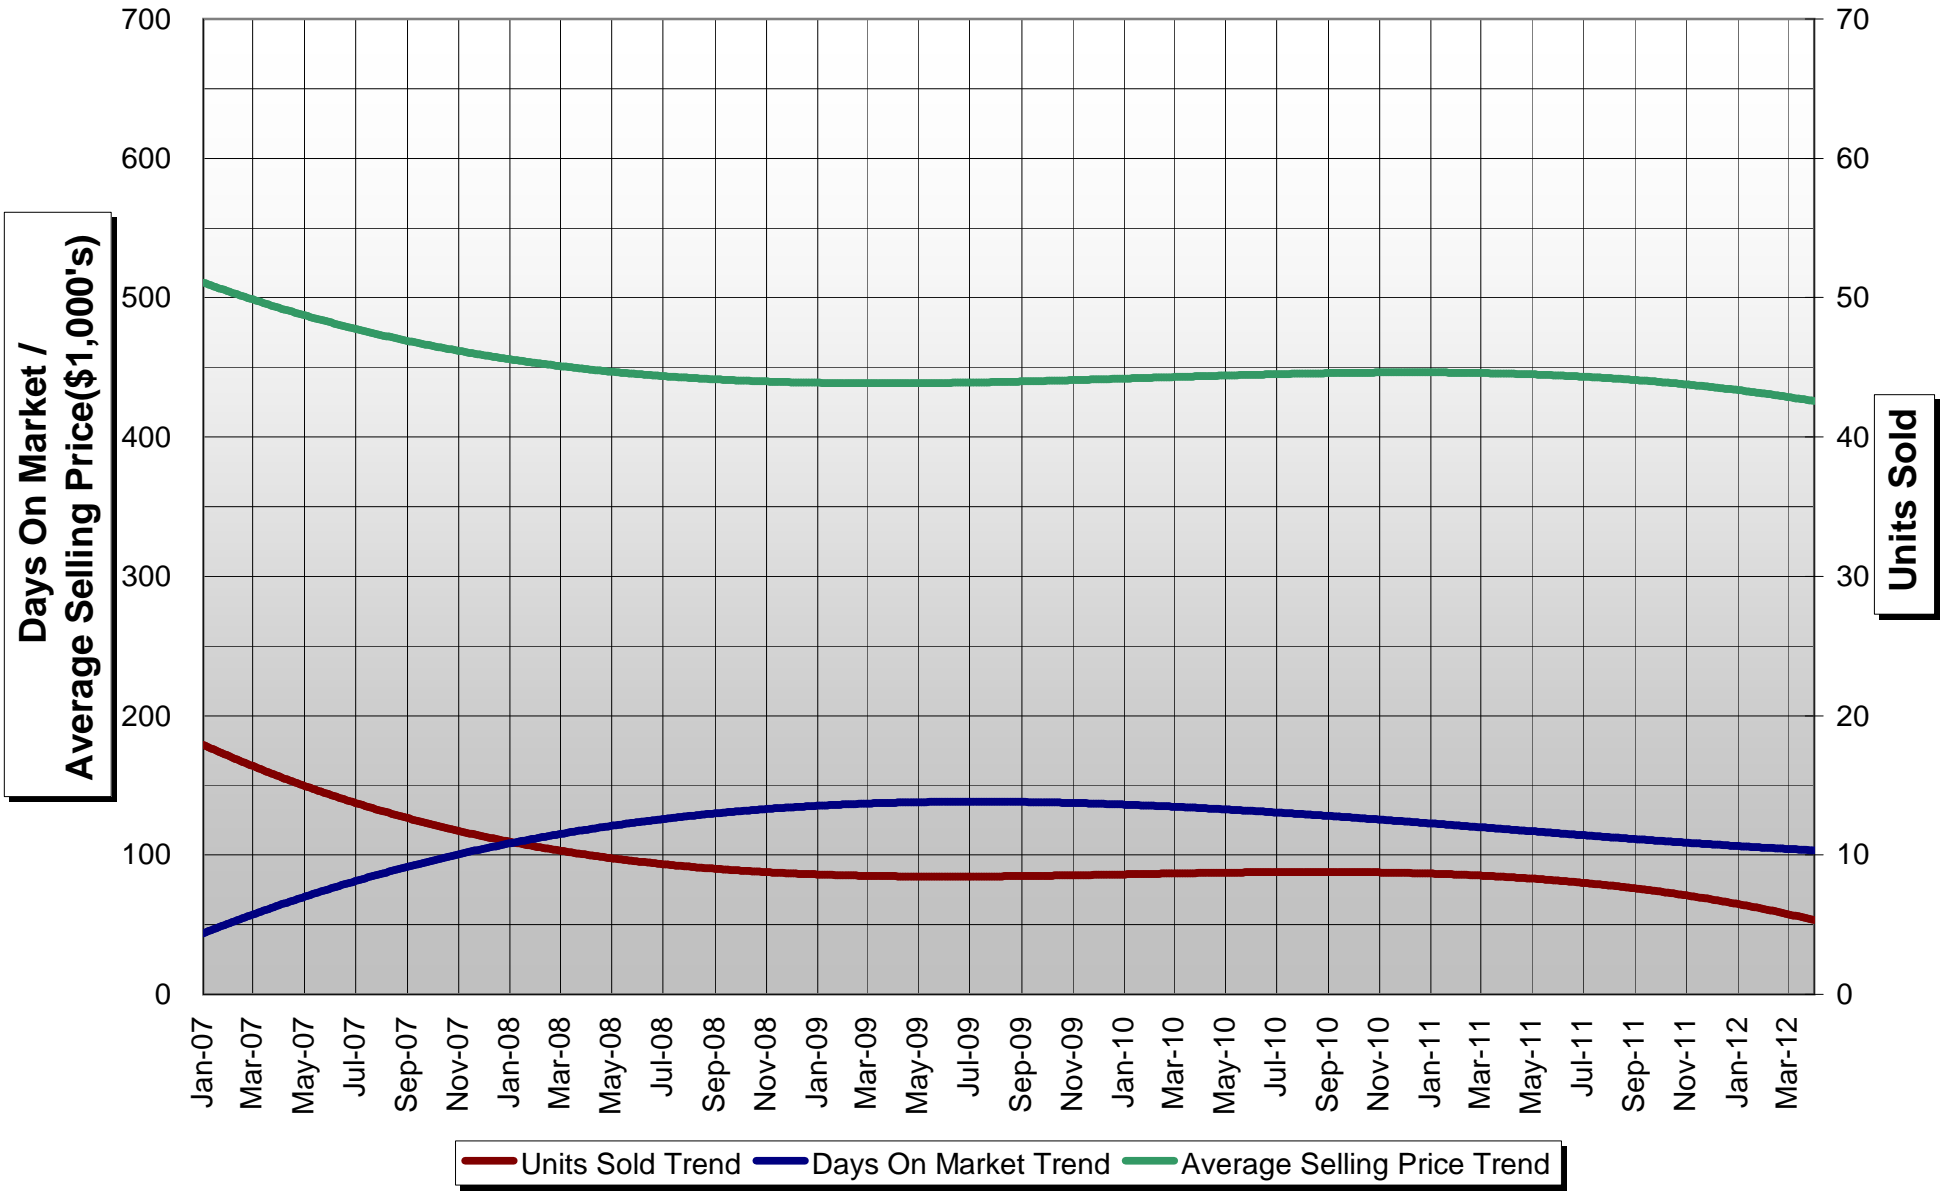

Information derived from MLS® data is deemed correct but not guaranteed.

Land

(Invermere, Invermere Rural, Radium Hot Springs, Canal Flats)

Information derived from MLS® data is deemed correct but not guaranteed.