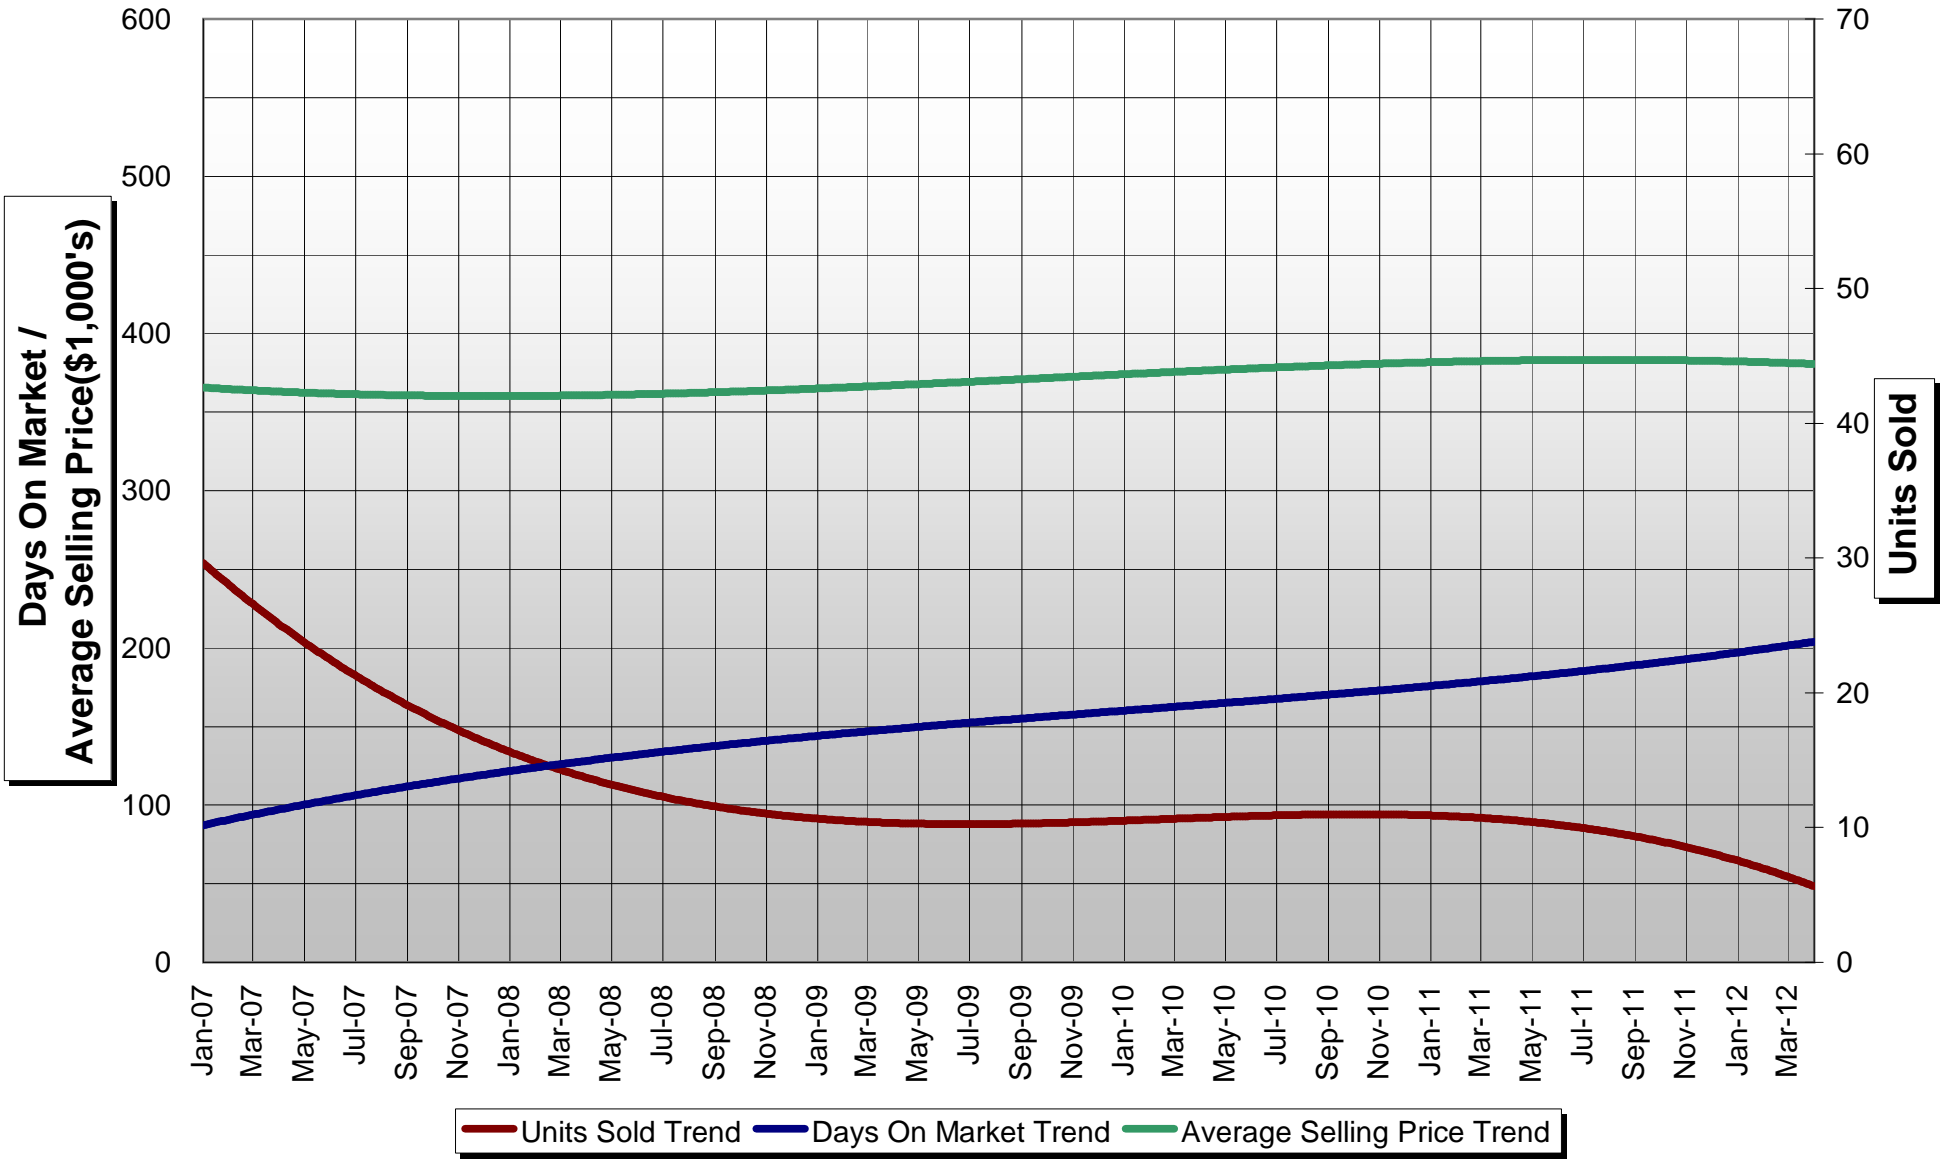

Information derived from MLS® data is deemed correct but not guaranteed.

Land

(Invermere, Invermere Rural, Radium Hot Springs, Canal Flats)

Information derived from MLS® data is deemed correct but not guaranteed.

Invermere

Invermere Rural

(Columbia Lake communities, Fairmont Hot Springs, Lake Windermere communities, Wilmer, Panorama, Black Forest, Juniper Heights, Dry Gulch, Edgewater, Spur Valley)

Radium Hot Springs