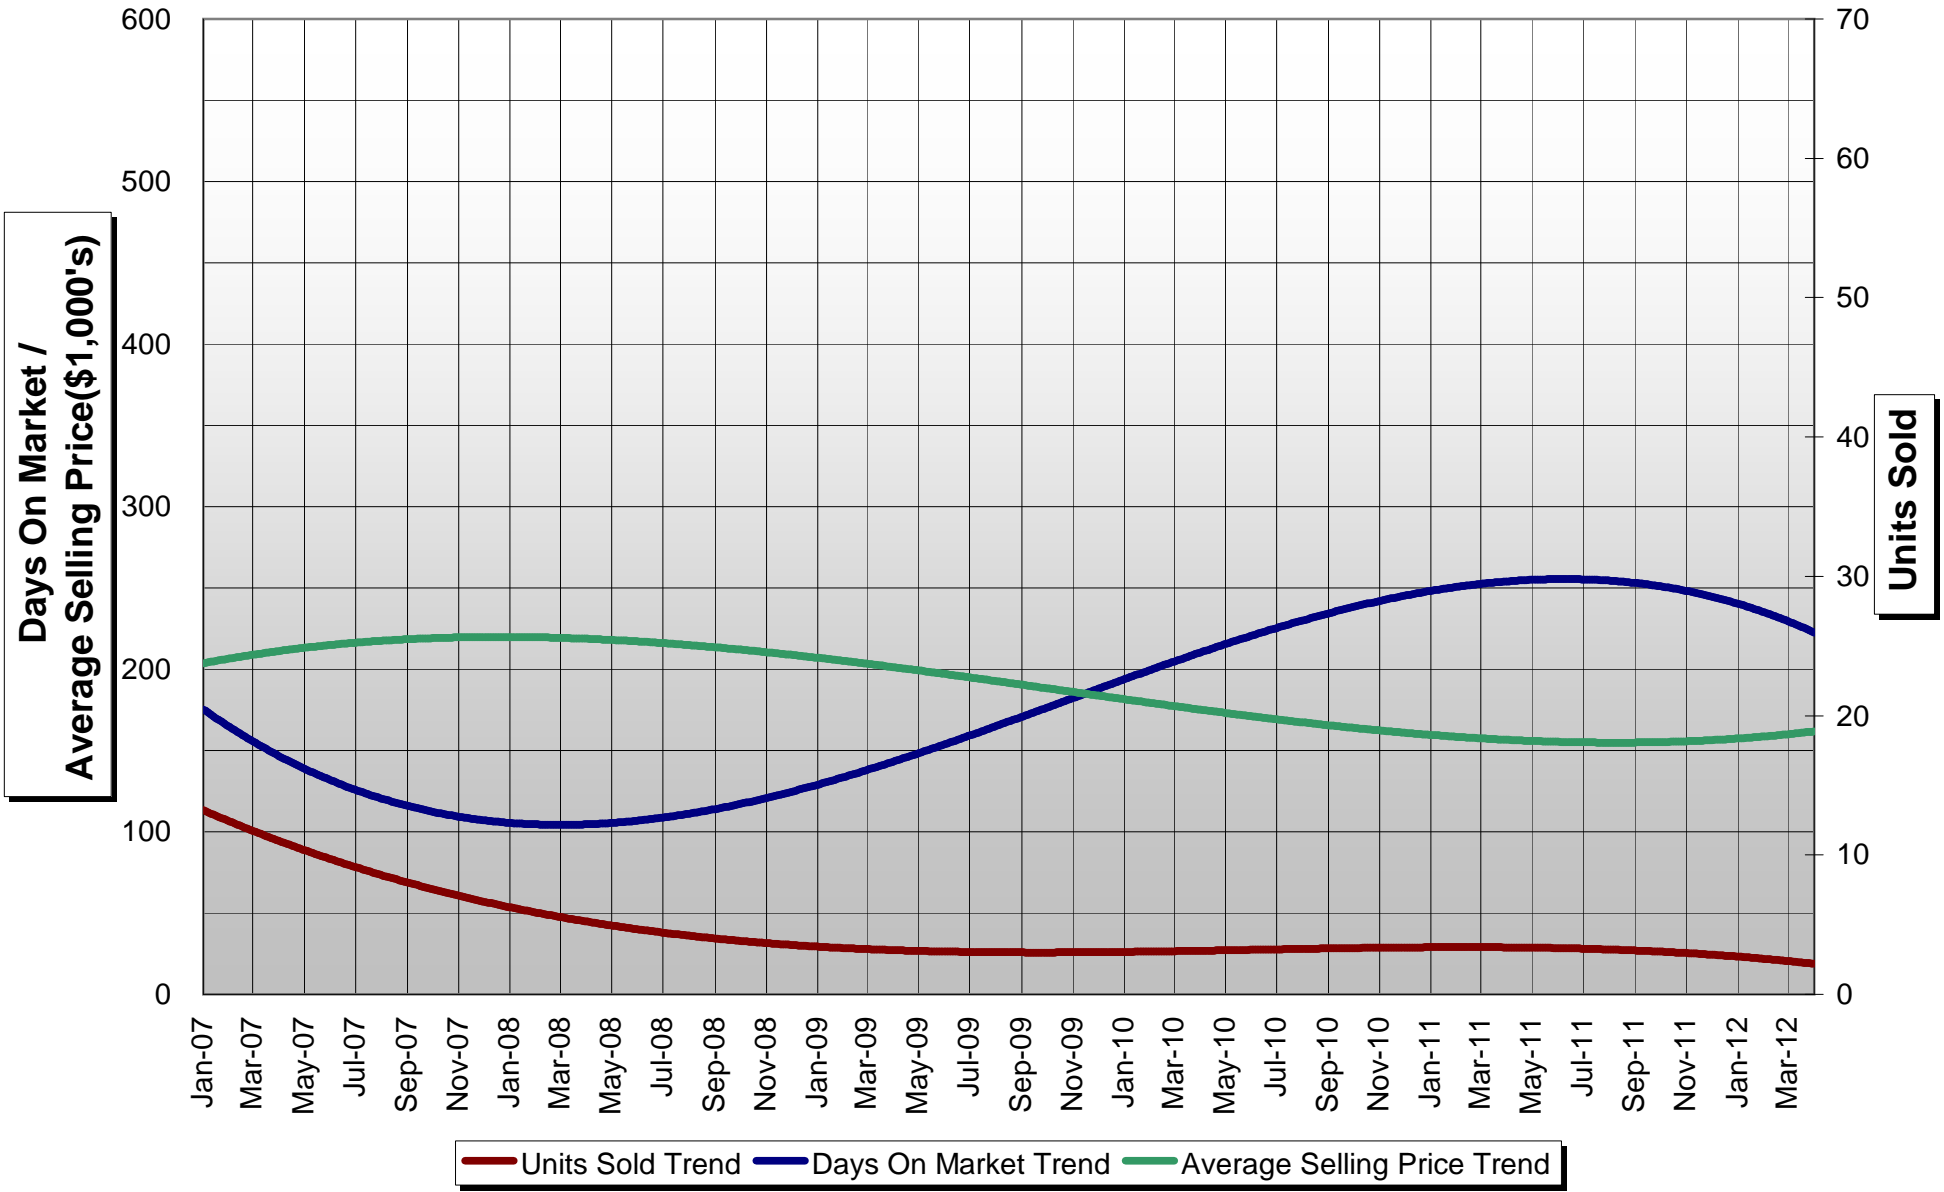

Information derived from MLS® data is deemed correct but not guaranteed.

Land

(Invermere, Invermere Rural, Radium Hot Springs, Canal Flats)

Information derived from MLS® data is deemed correct but not guaranteed.