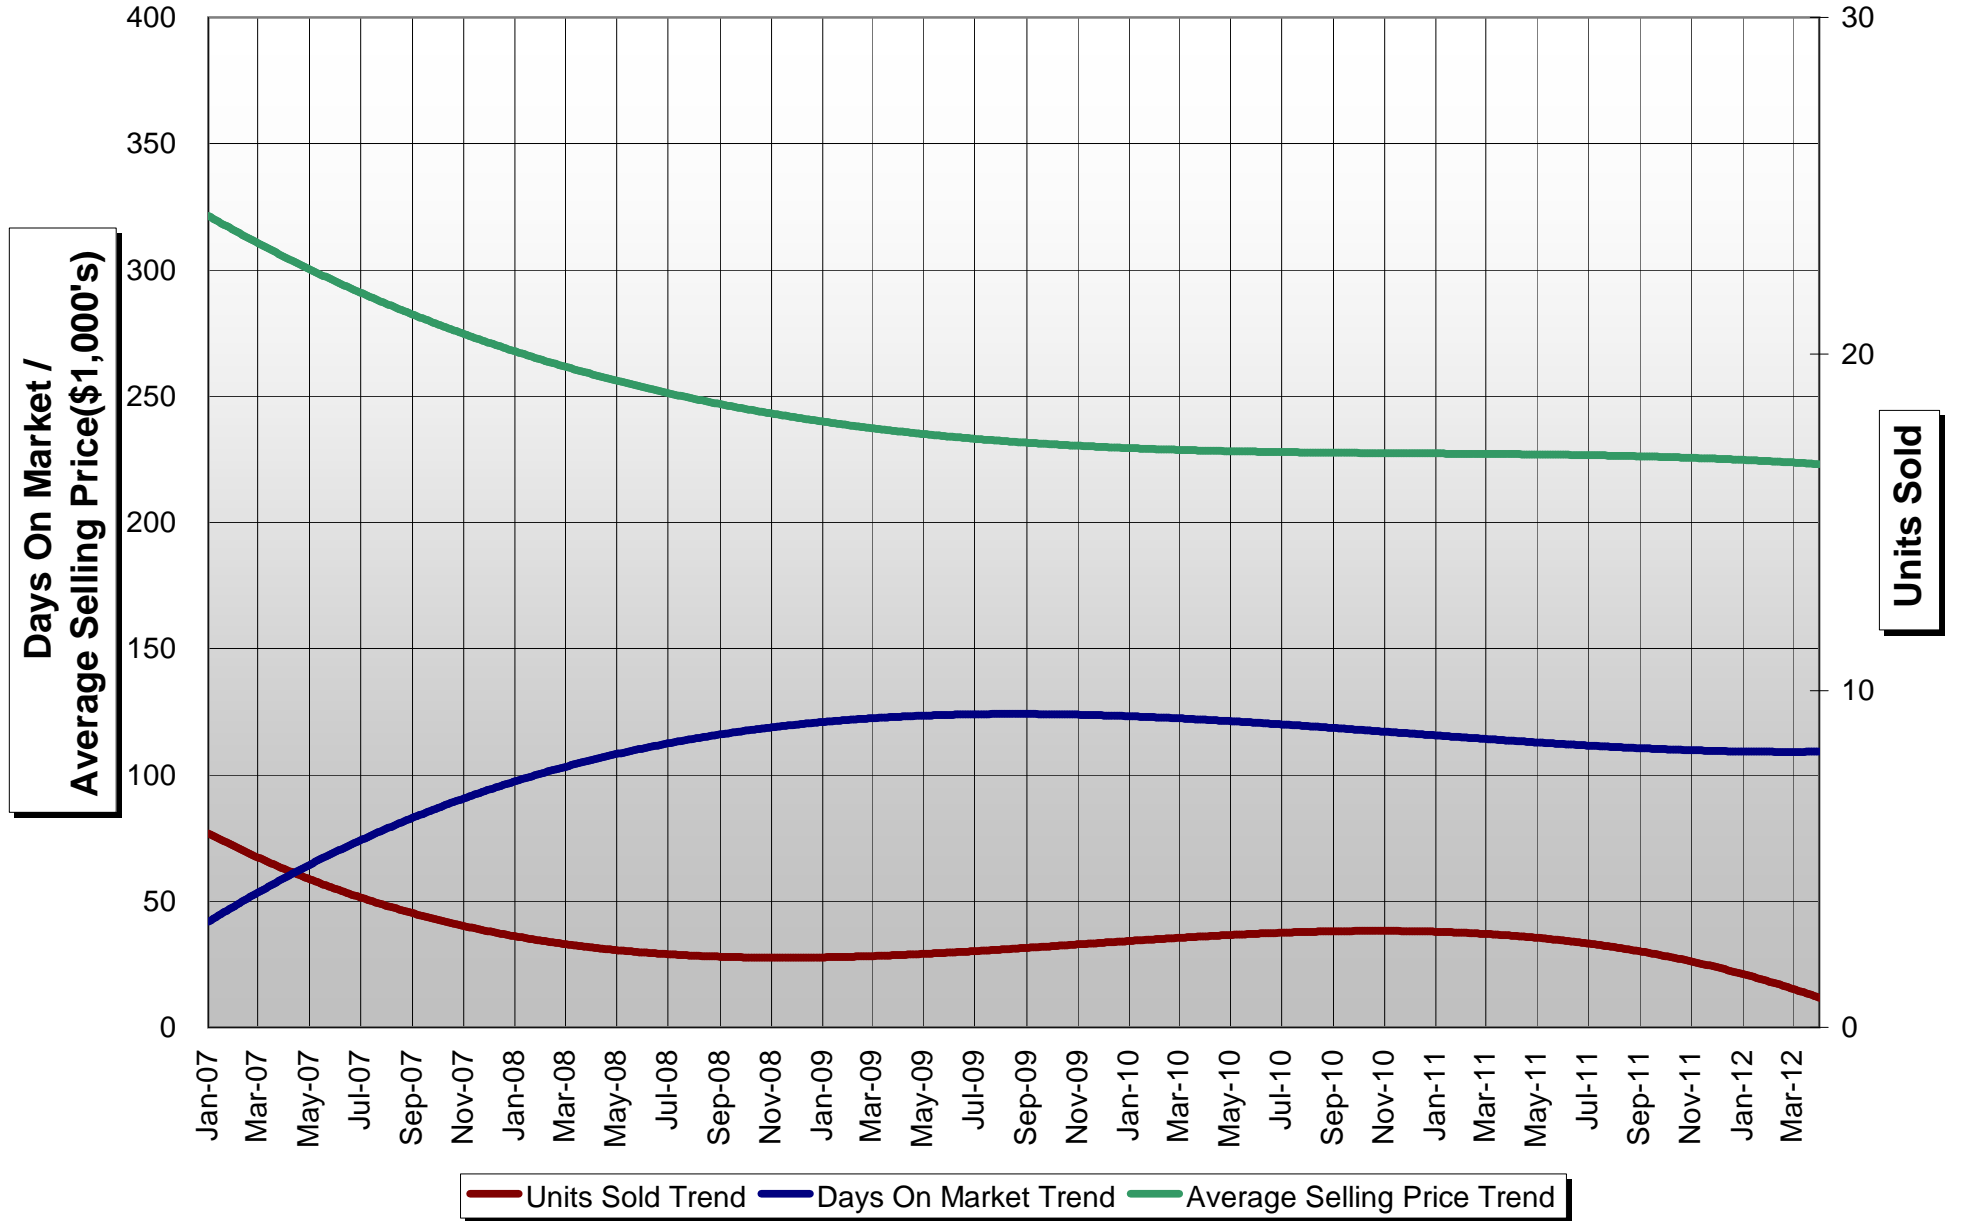

Invermere

Invermere Rural

(Columbia Lake communities, Fairmont Hot Springs, Lake Windermere communities, Wilmer, Panorama, Black Forest, Juniper Heights, Dry Gulch, Edgewater, Spur Valley)

Radium Hot Springs