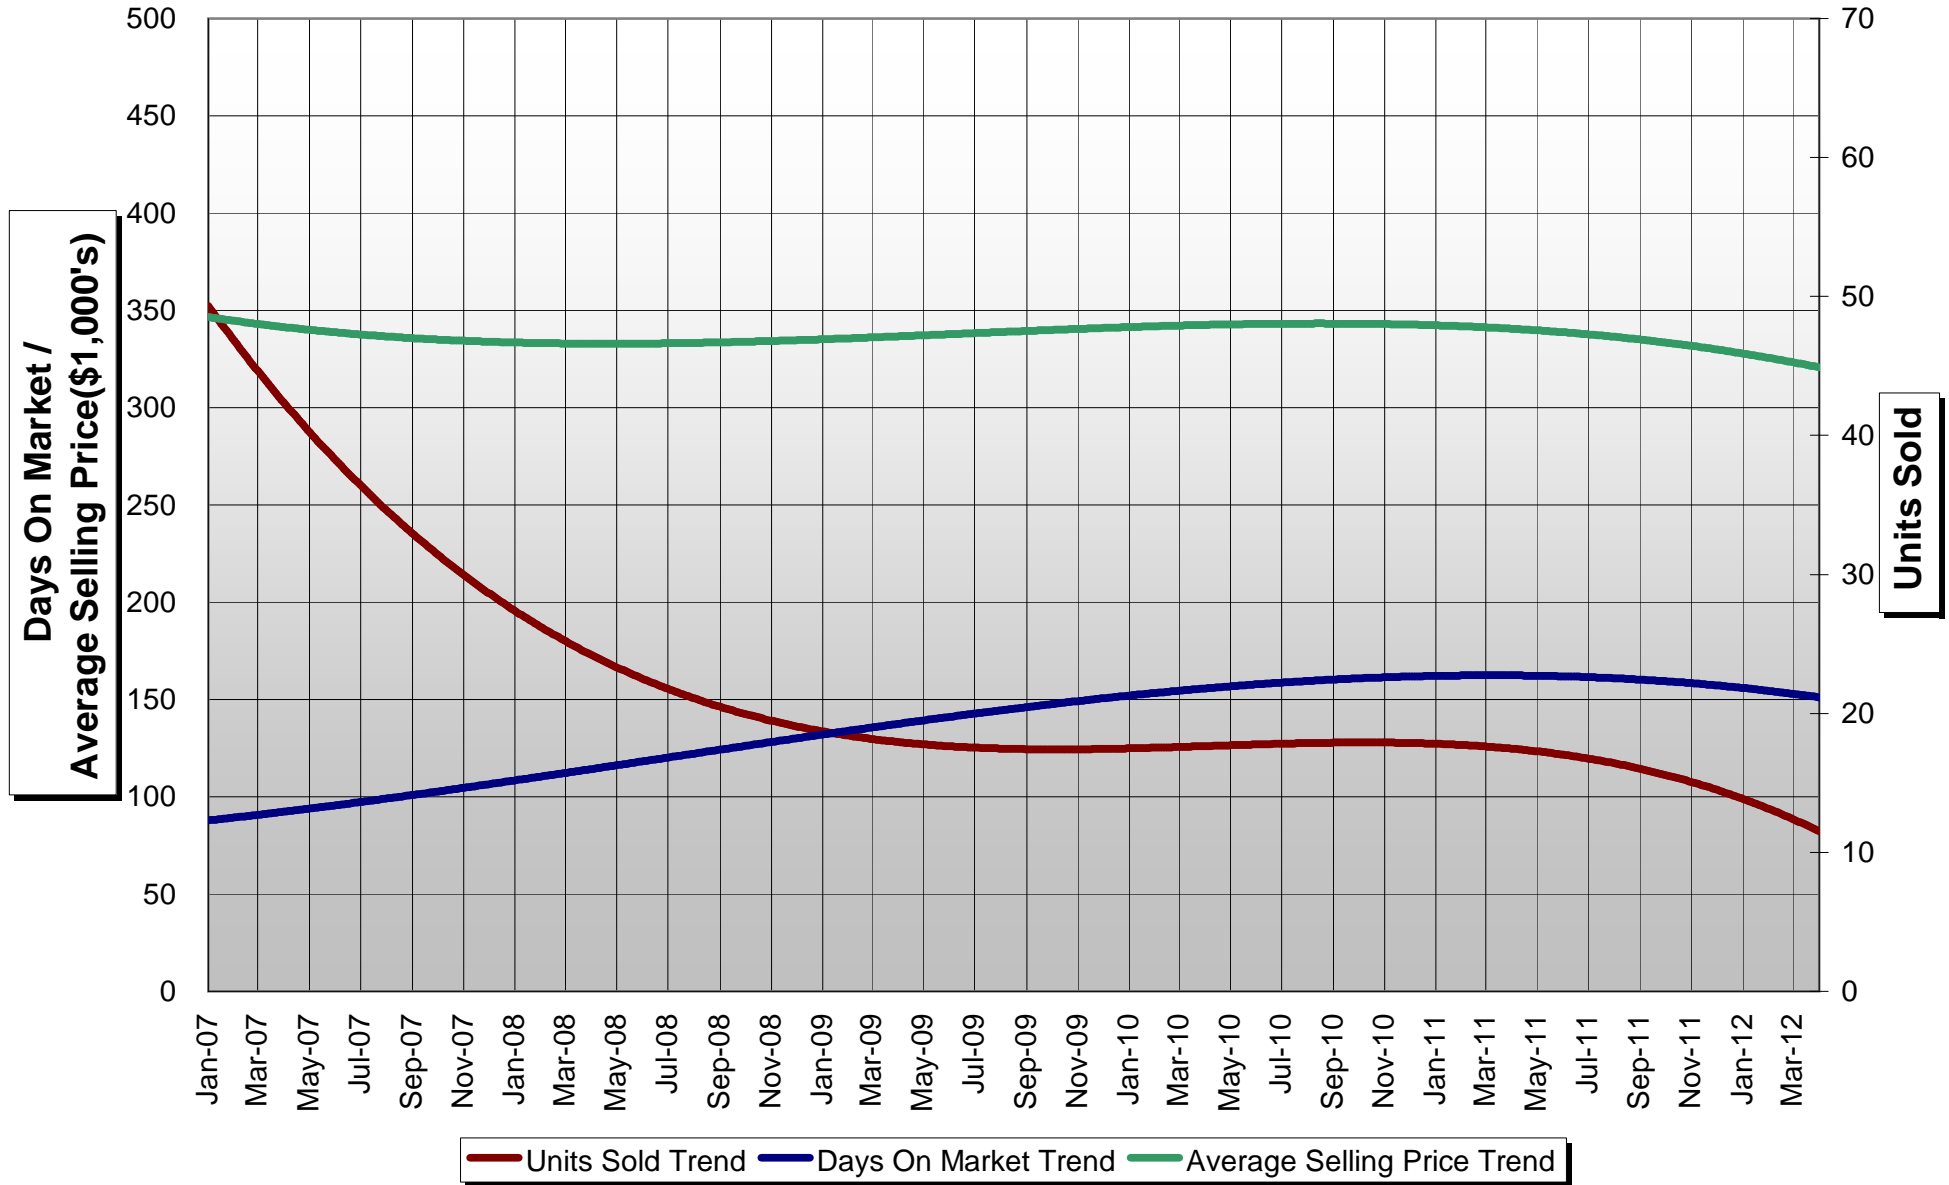

All Areas / All Property Types

(Invermere, Invermere Rural, Radium Hot Springs, Canal Flats)